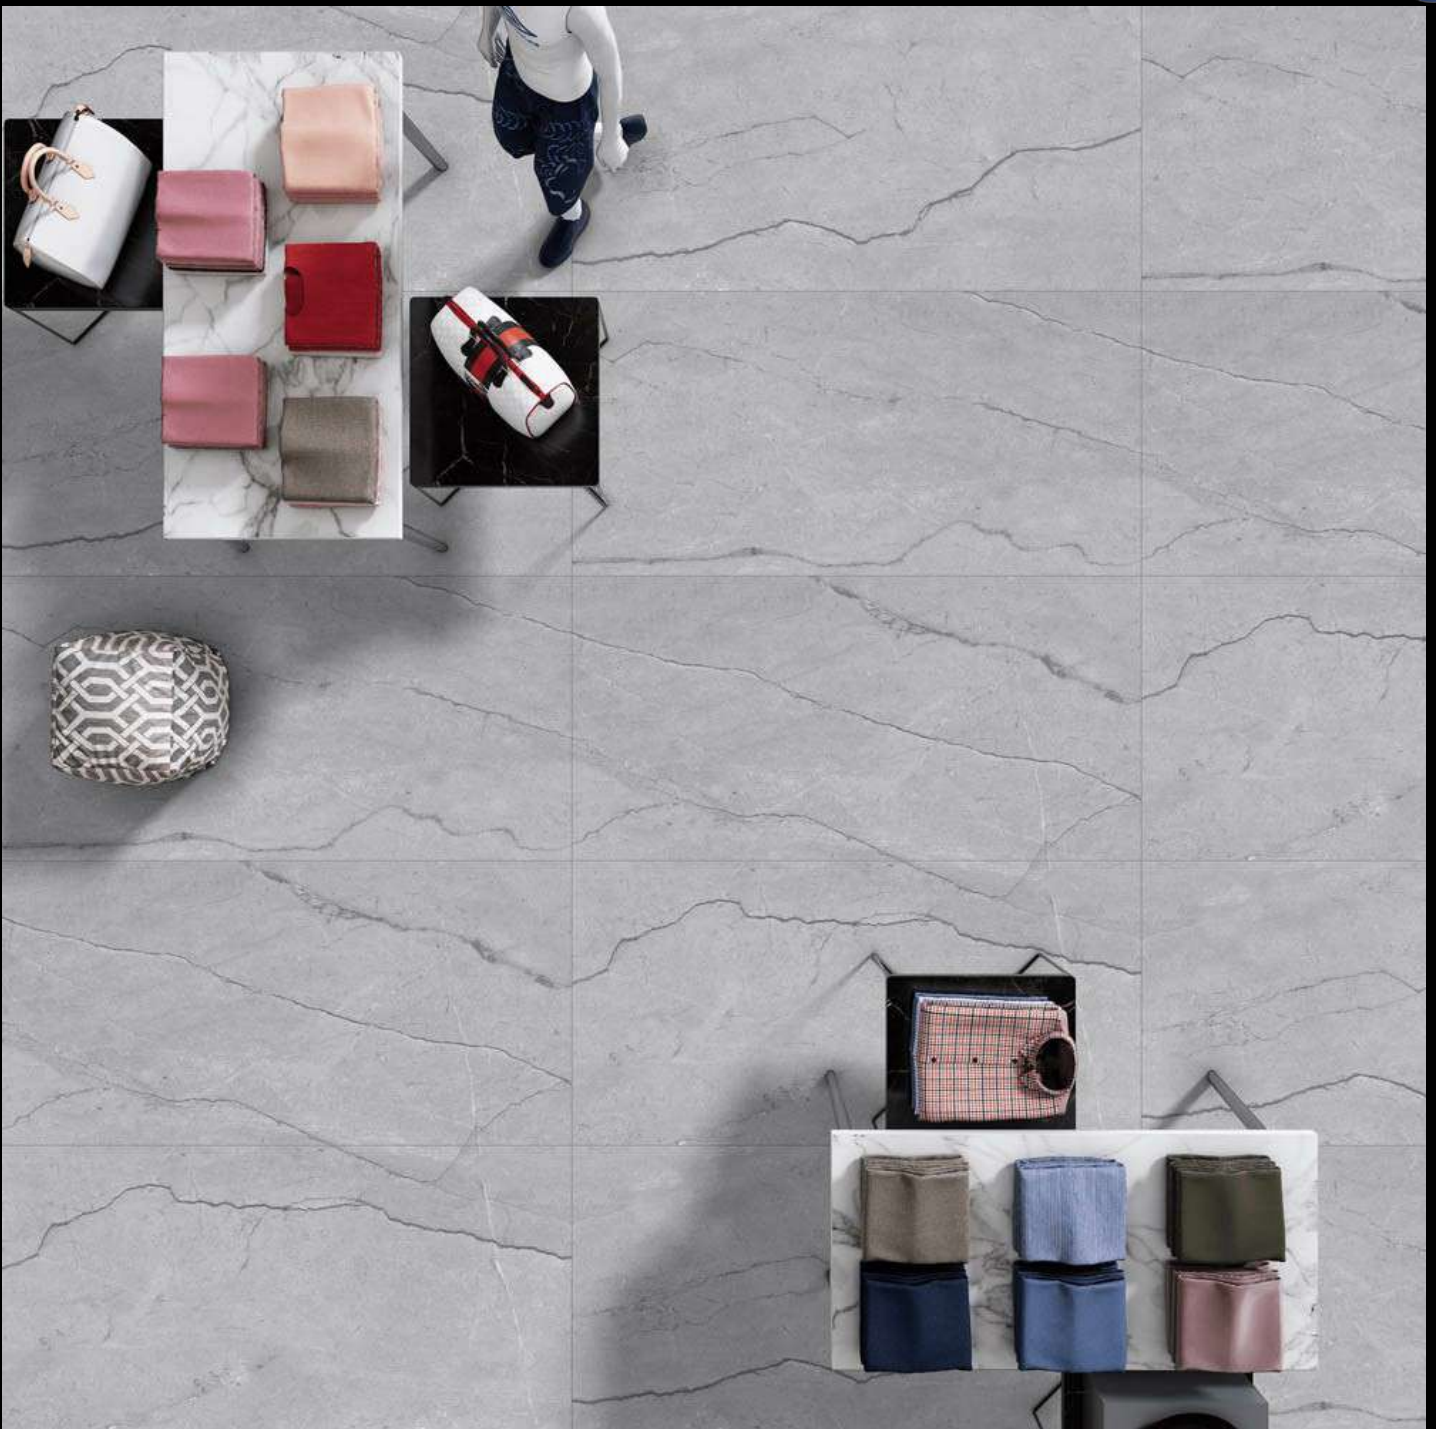

SIZE
600 X 1200MM

RANDOM
4

CARVING
SURFACE

COAR CREMA

SIZE
600 X 1200MM

RANDOM
4

CARVING
SURFACE

COAR GRIS