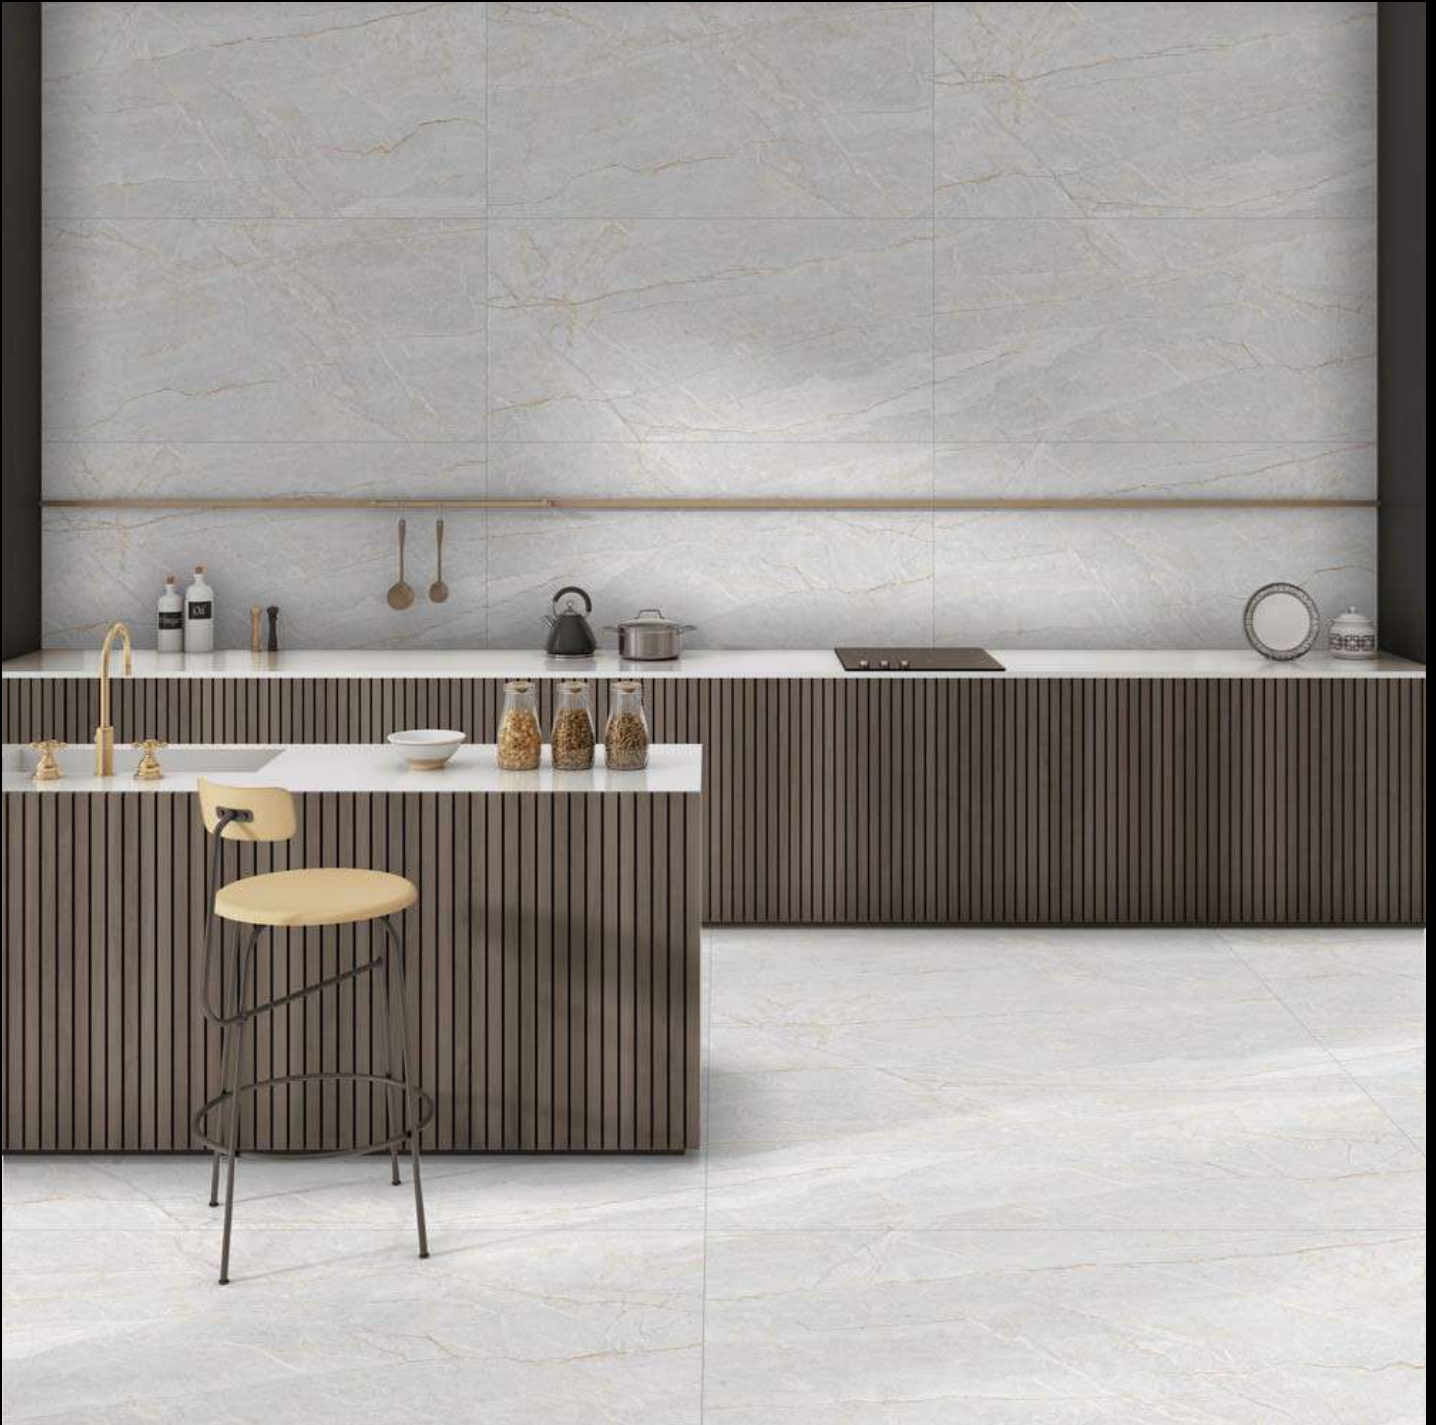

ETNA LIGHT GREY

SIZE
600 X 1200MM

RANDOM
4