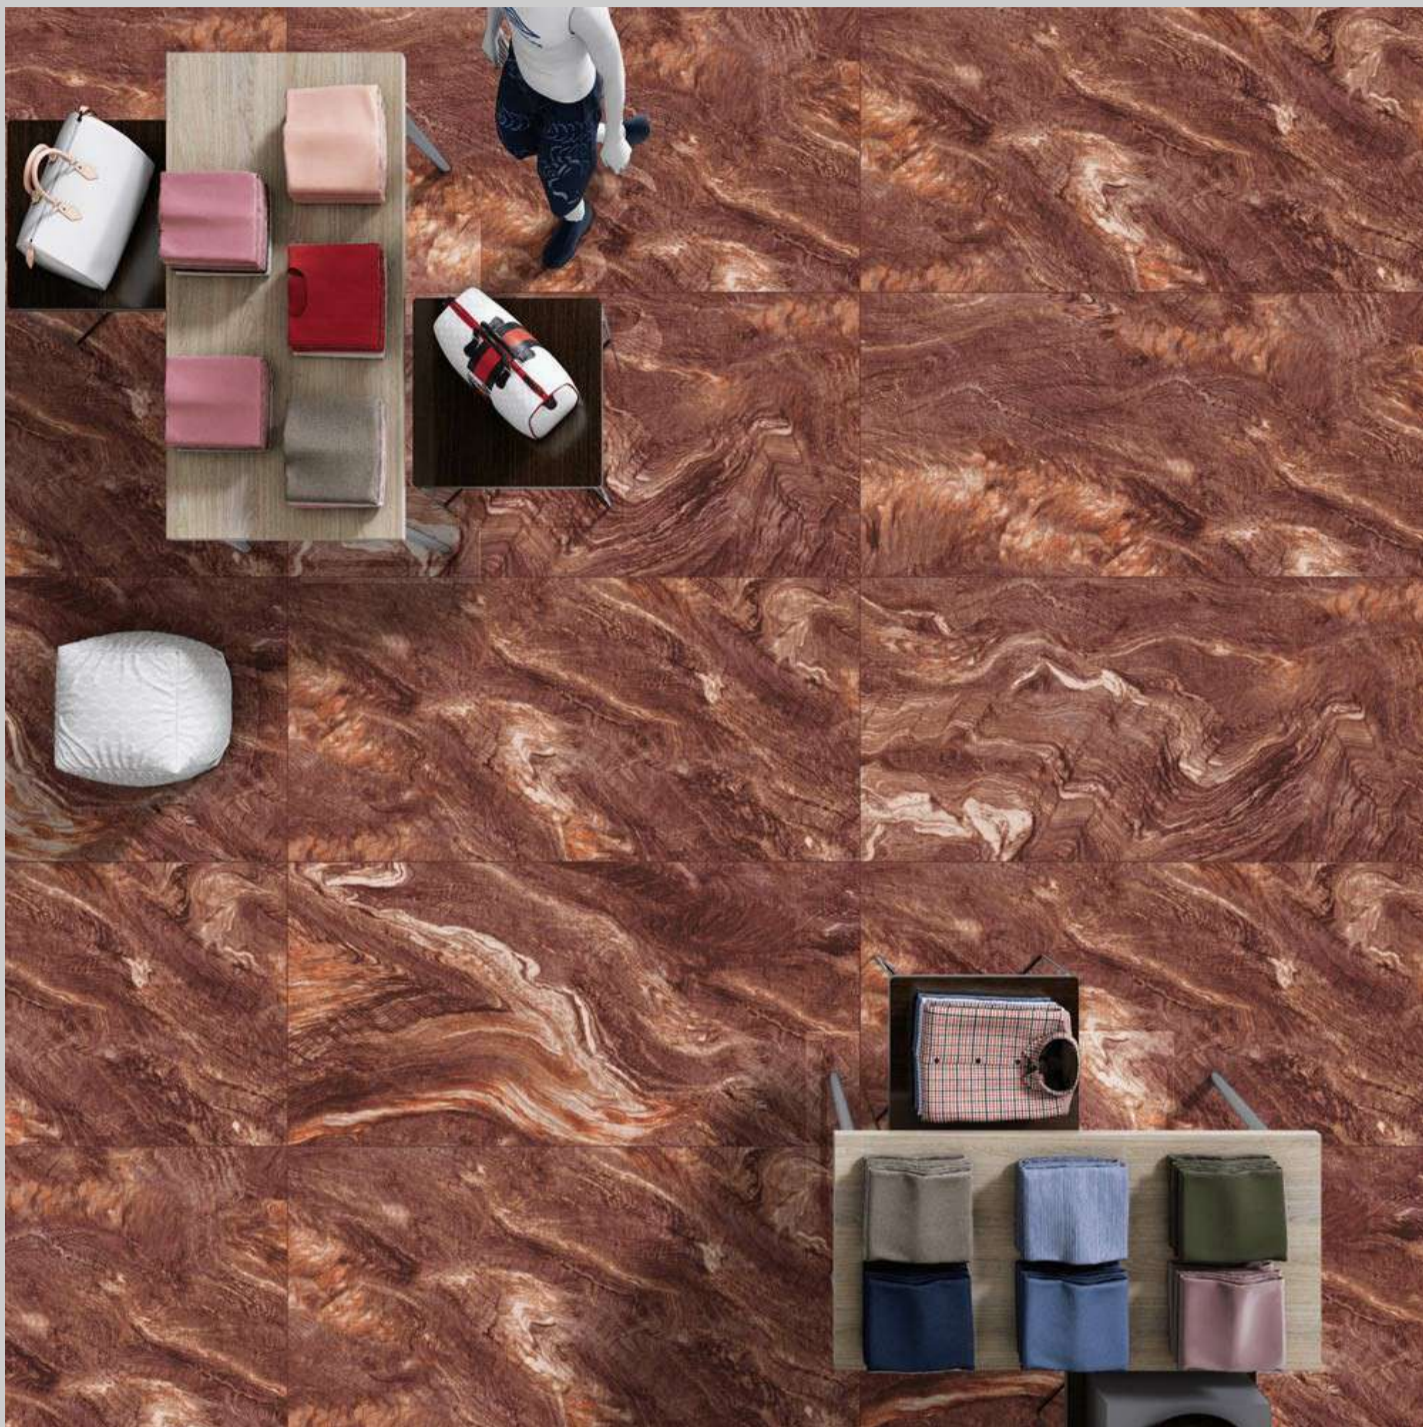

GLITER BLUE

SIZE
600 X 1200 MM

SURFACE
HIGH GLOSS

RANDOM
4

GLITER RED

SIZE
600 X 1200 MM

SURFACE
SUPER HIGH GLOSS

RANDOM
4