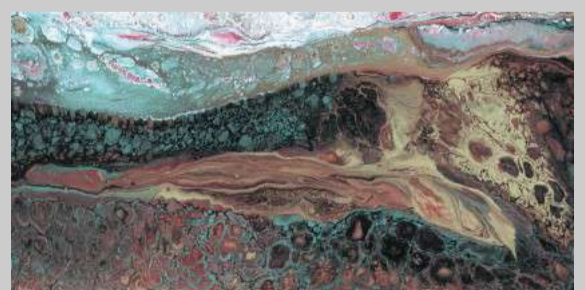

GENESIS ORANGE

SIZE
600 X 1200 MM

SURFACE
SUPER HIGH GLOSS

RANDOM
4

GEODE BERRY

SIZE
600 X 1200 MM

SURFACE
HIGH GLOSS

RANDOM
4