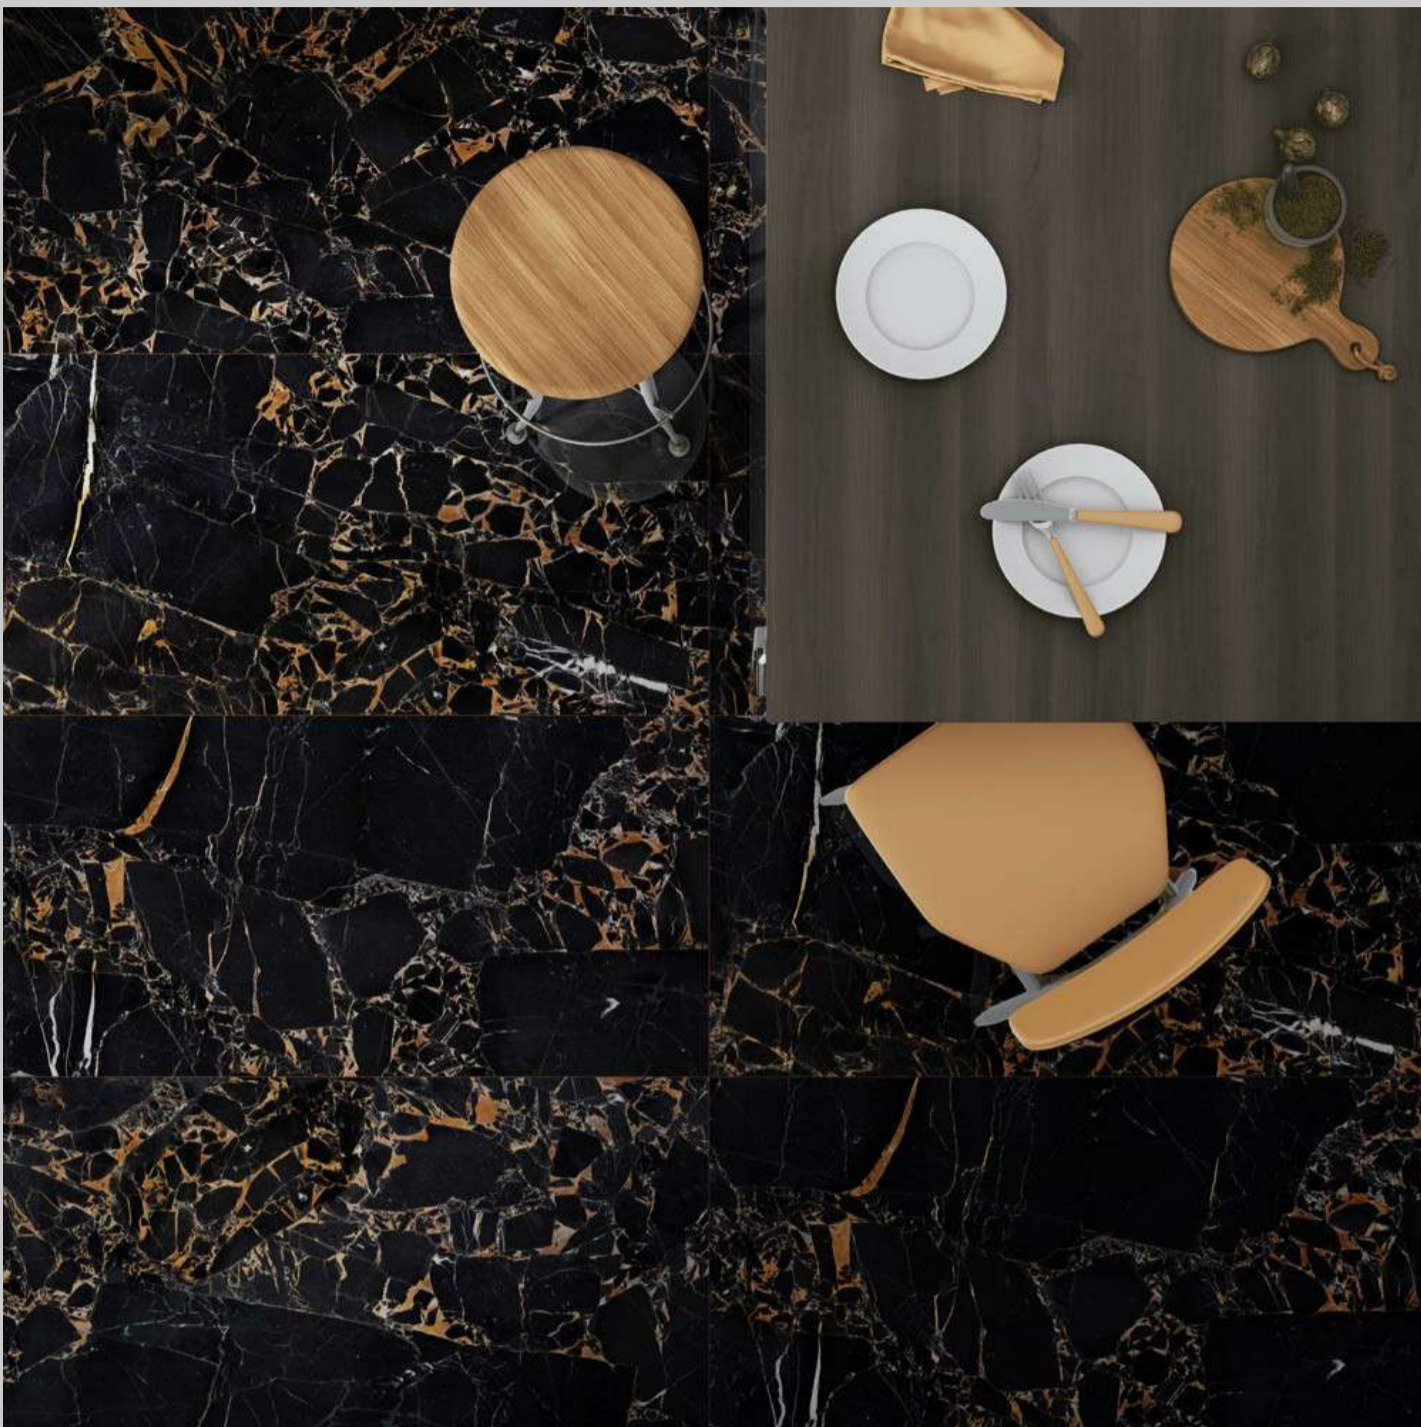

ANTI ORANGE

SIZE
600 X 1200 MM

SURFACE
SUPER HIGH GLOSS

RANDOM
4

ANTIQUE GOLD

SIZE
600 X 1200 MM

SURFACE
HIGH GLOSS

RANDOM
4