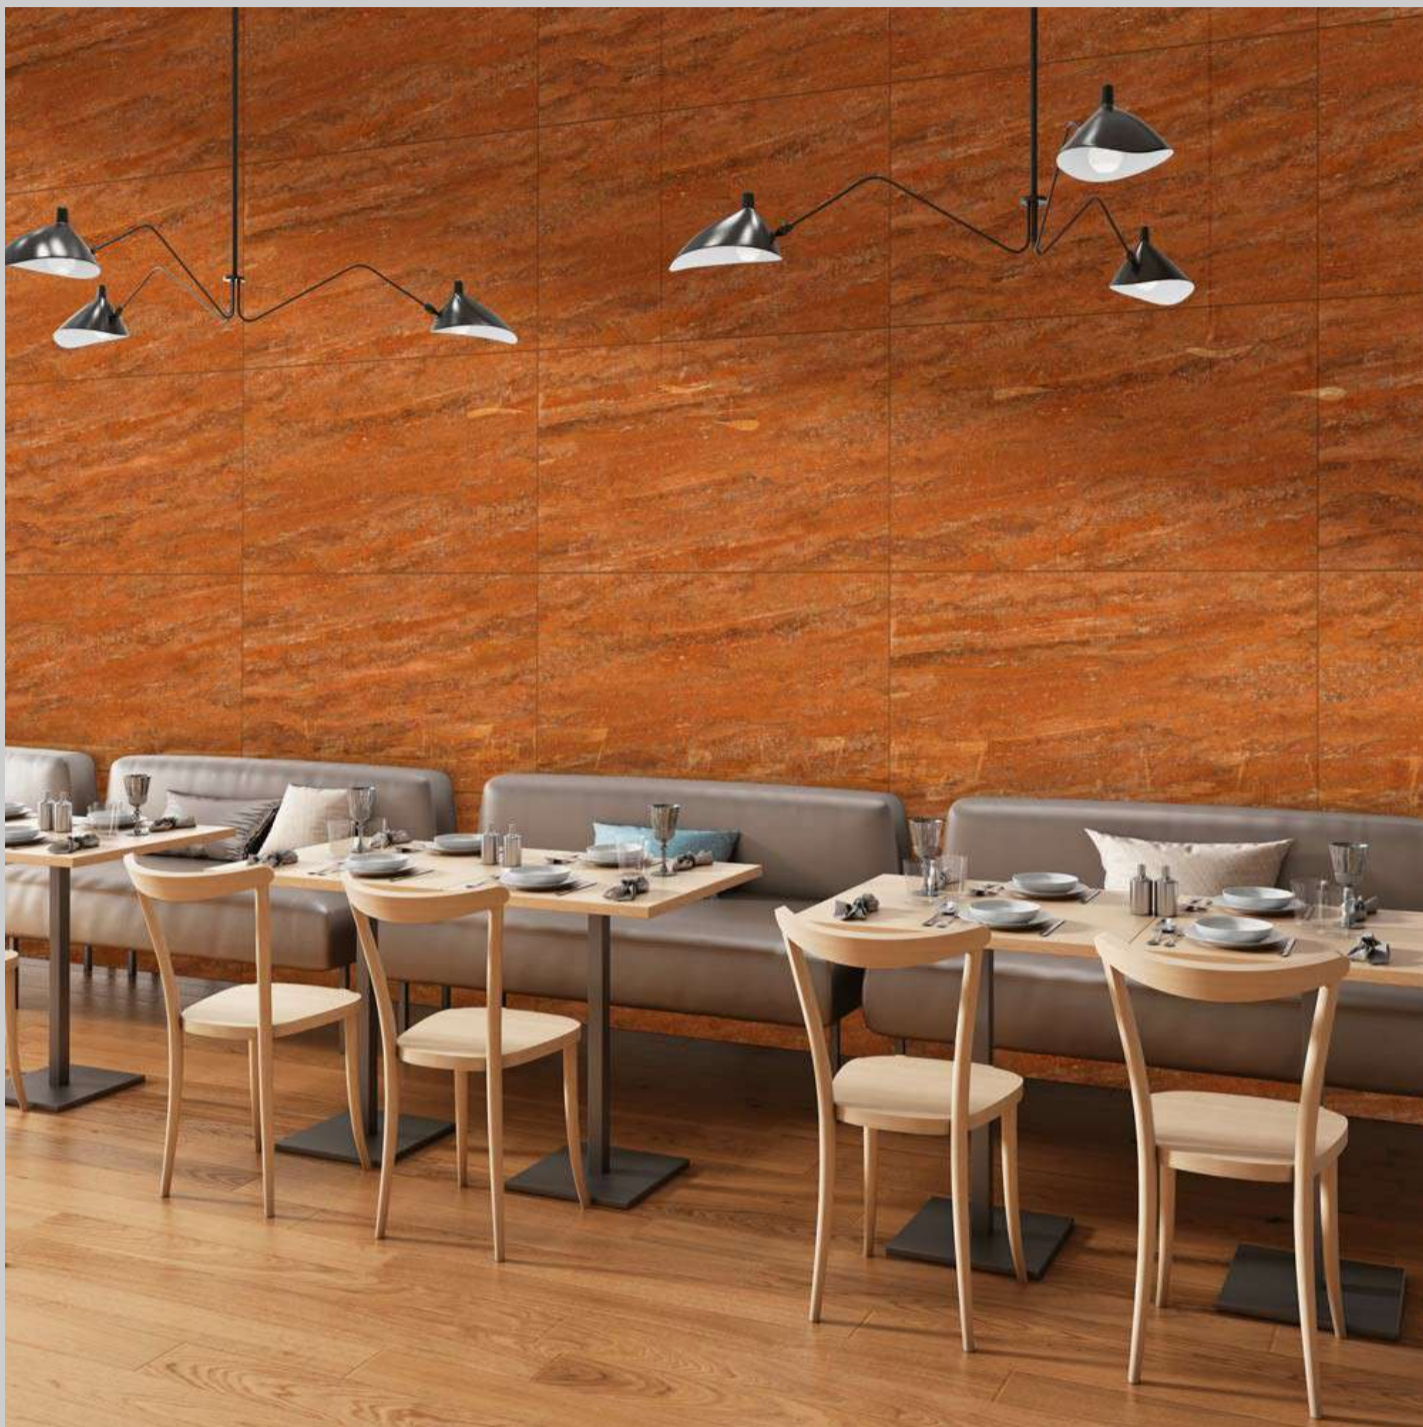

CASA BLUE

SIZE
600 X 1200 MM

SURFACE
HIGH GLOSS

RANDOM
4

CERRAD GOLD

SIZE
600 X 1200 MM

SURFACE
HIGH GLOSS

RANDOM
4