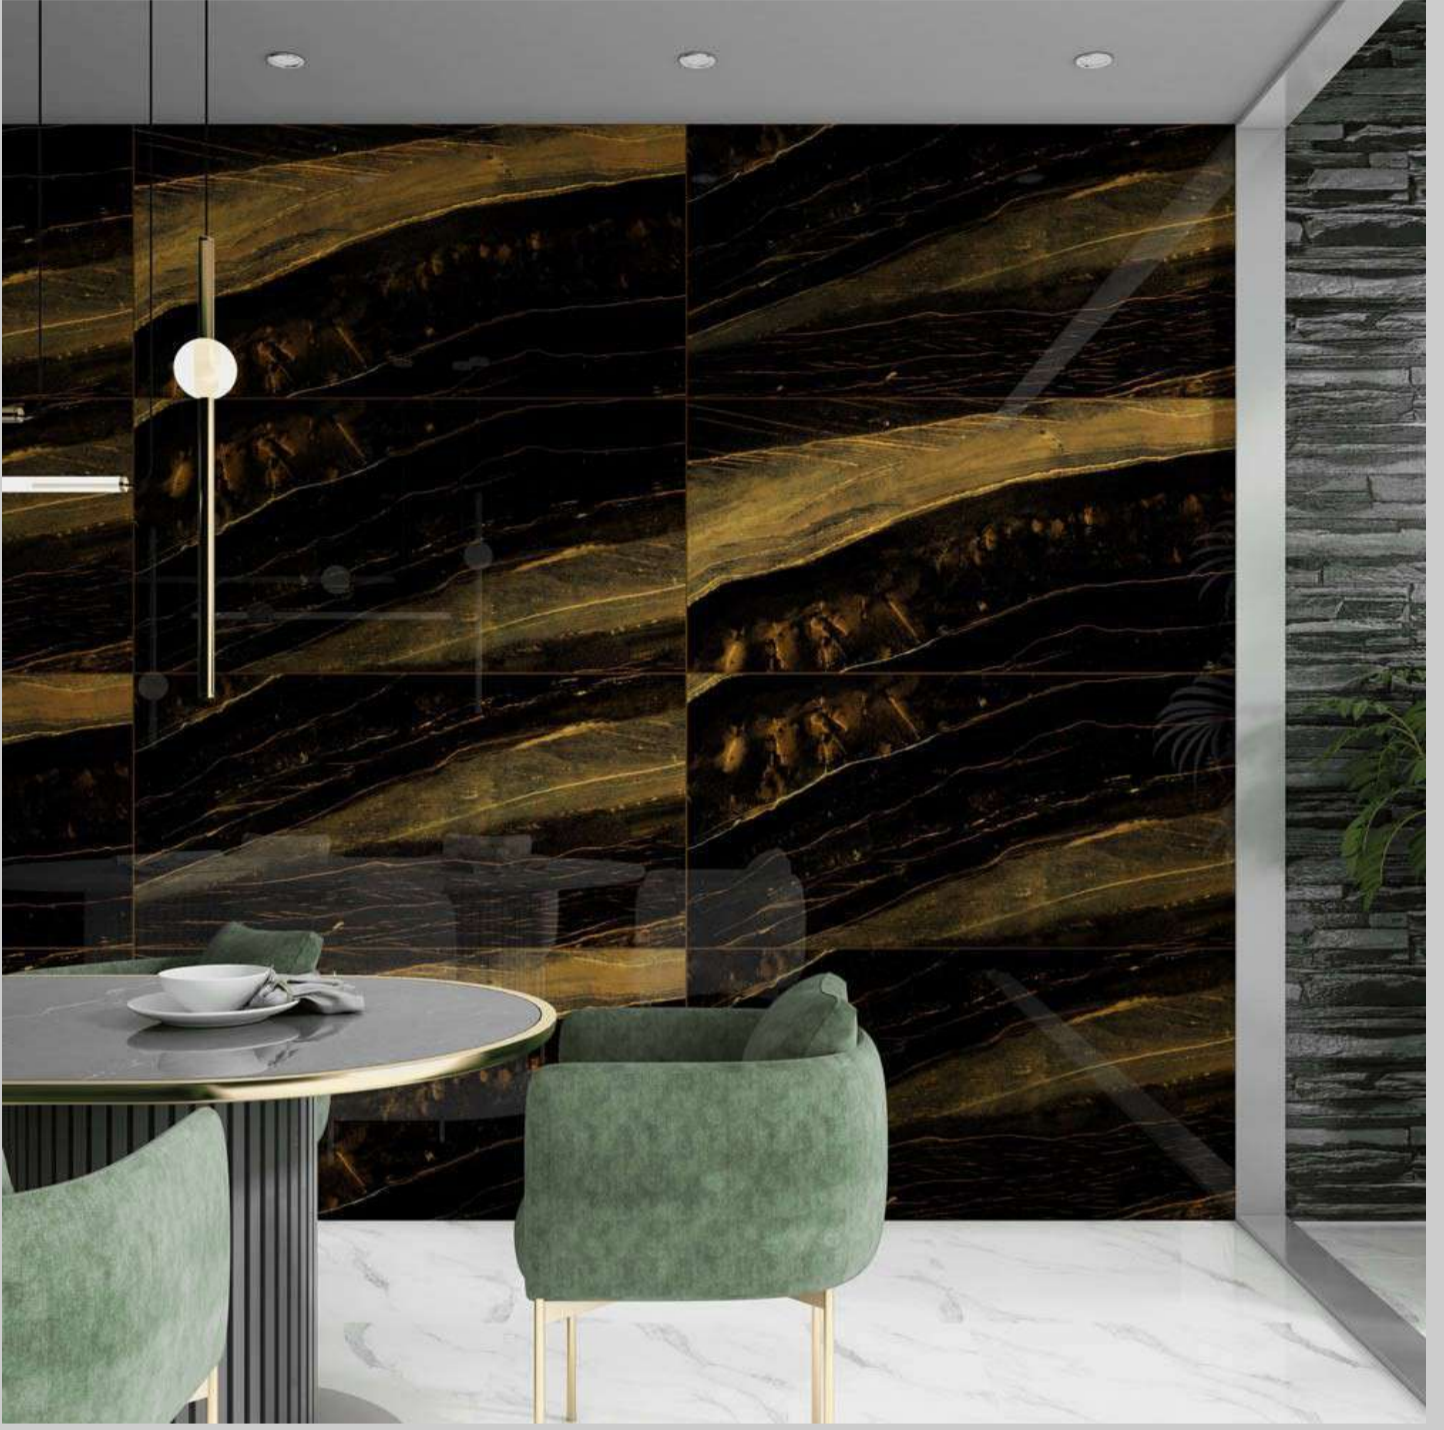

COSMO GREEN

SIZE
600 X 1200 MM

SURFACE
HIGH GLOSS

RANDOM
4

COSTA SMERALDA

**SIZE
600 X 1200 MM**

**SURFACE
HIGH GLOSS**

**RANDOM
5**