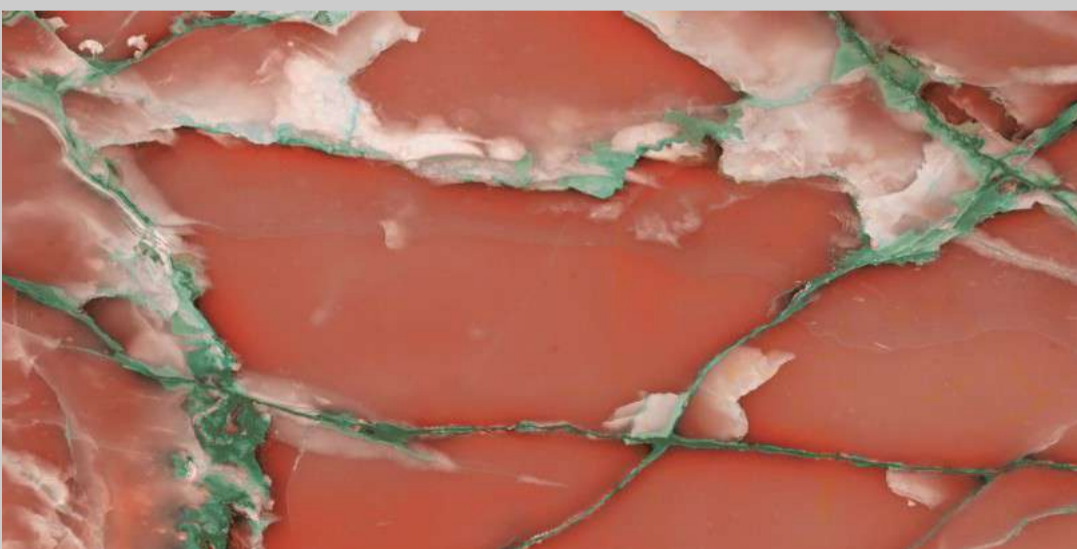

BUCHI ONYX ROSSO