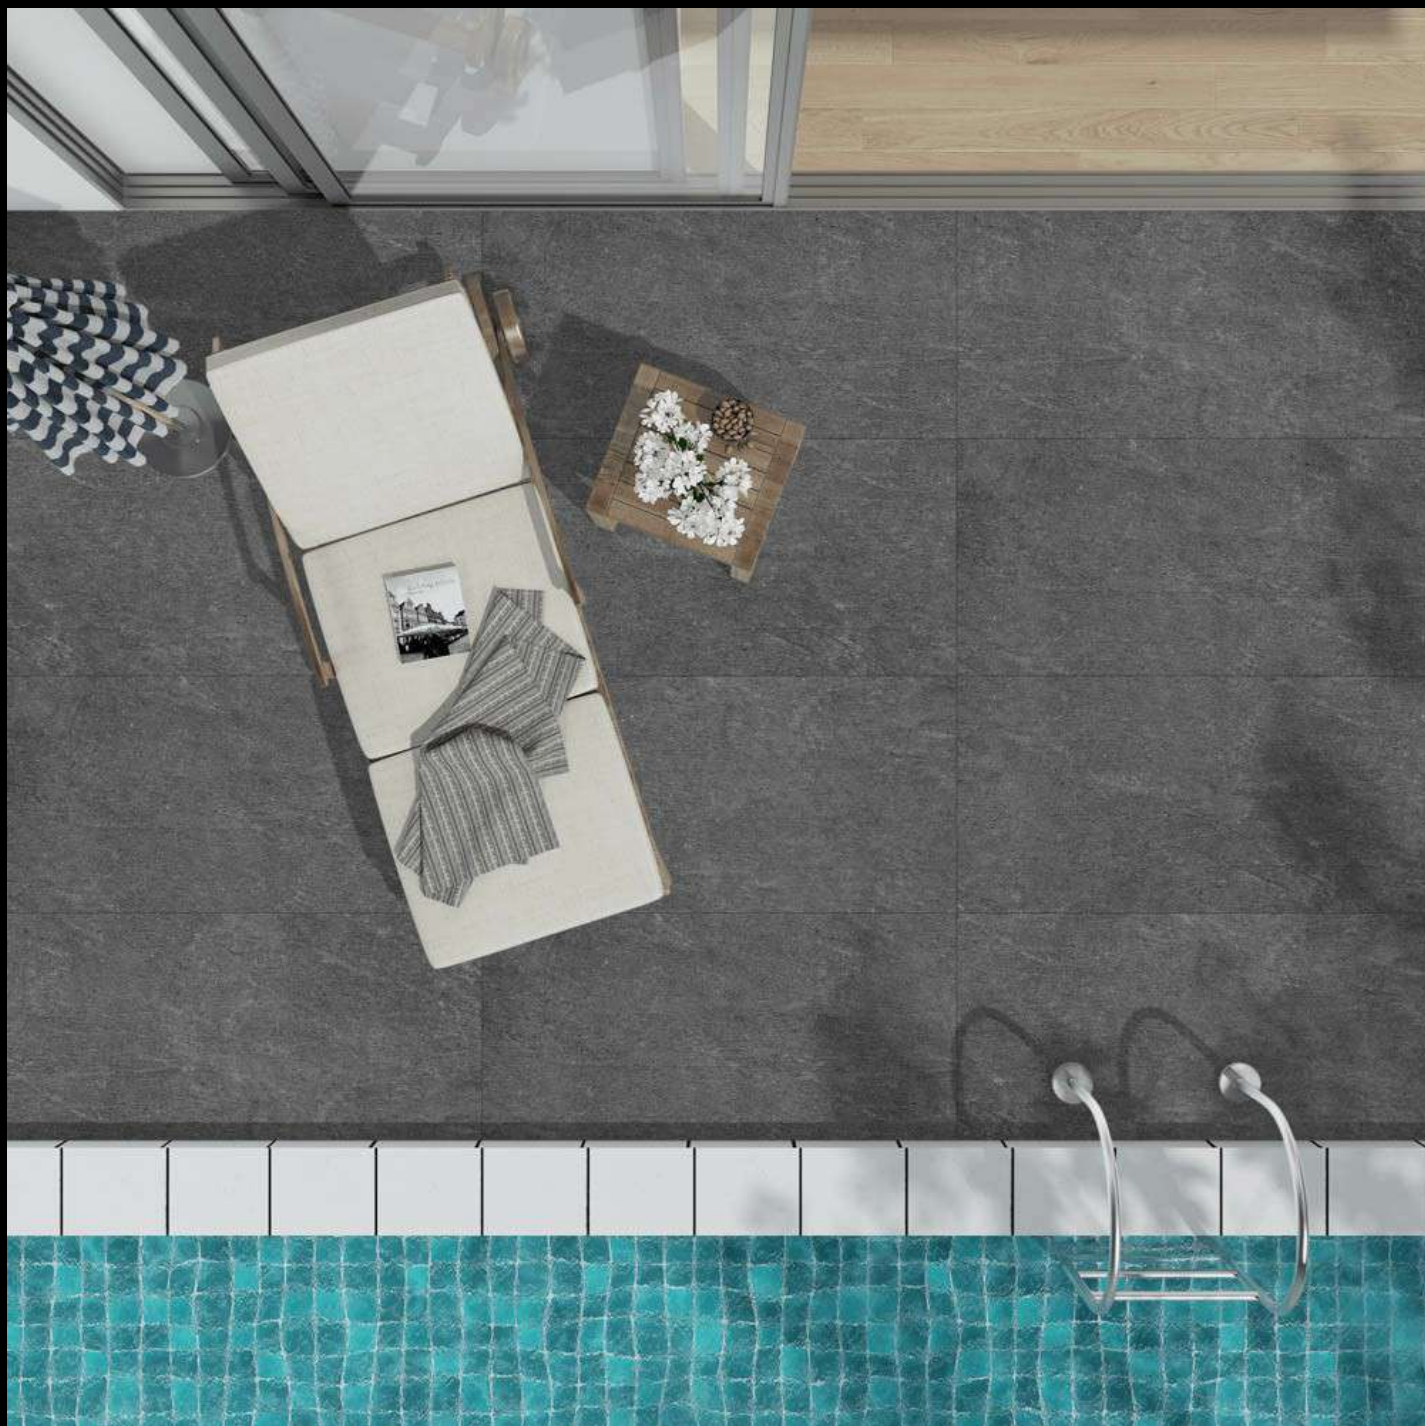

MATT SERIES
600X1200 MM

TUSCAN BROWN

MATT
SURFACE

5
RANDOM

MATT SERIES
600X1200 MM

TUSCAN GREY

MATT
SURFACE

5
RANDOM