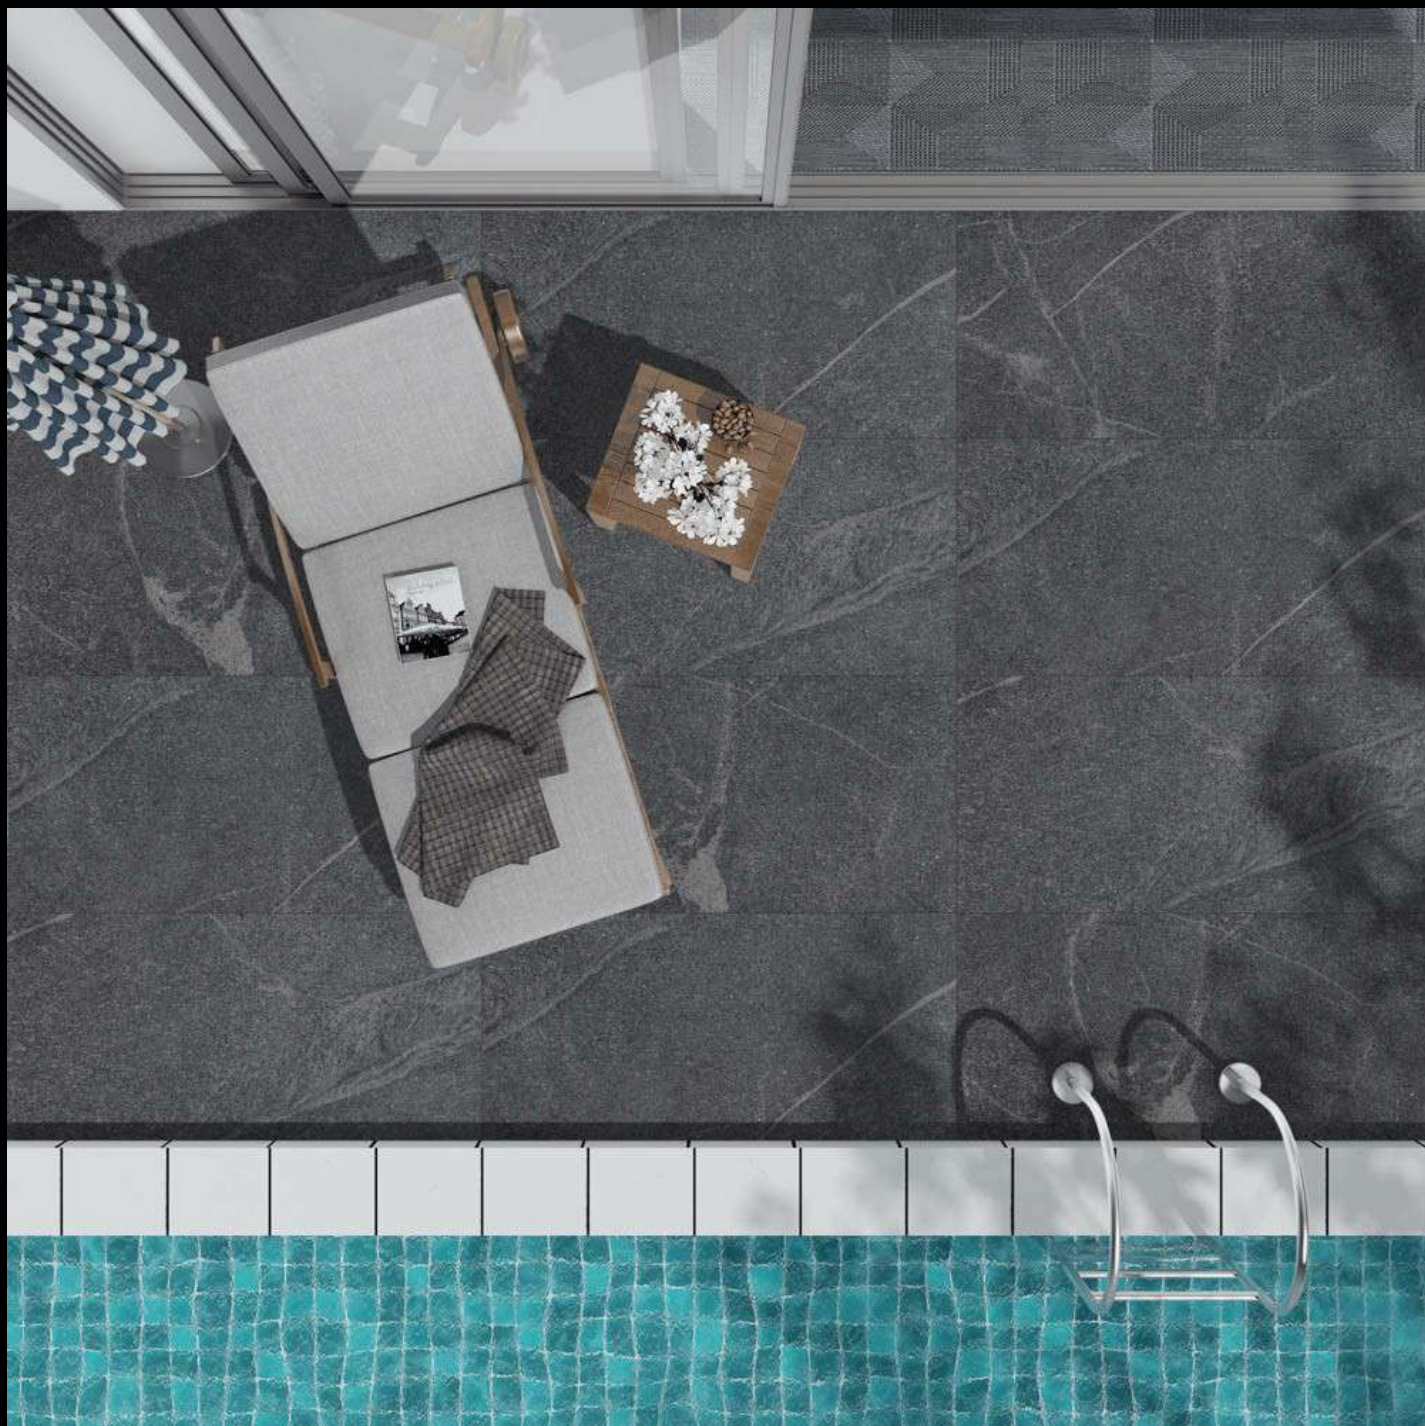

MATT SERIES
600X1200 MM

MASONITE DARK

MATT
SURFACE

5
RANDOM

MATT SERIES
600X1200 MM

MASONITE LIGHT

MATT
SURFACE

5
RANDOM