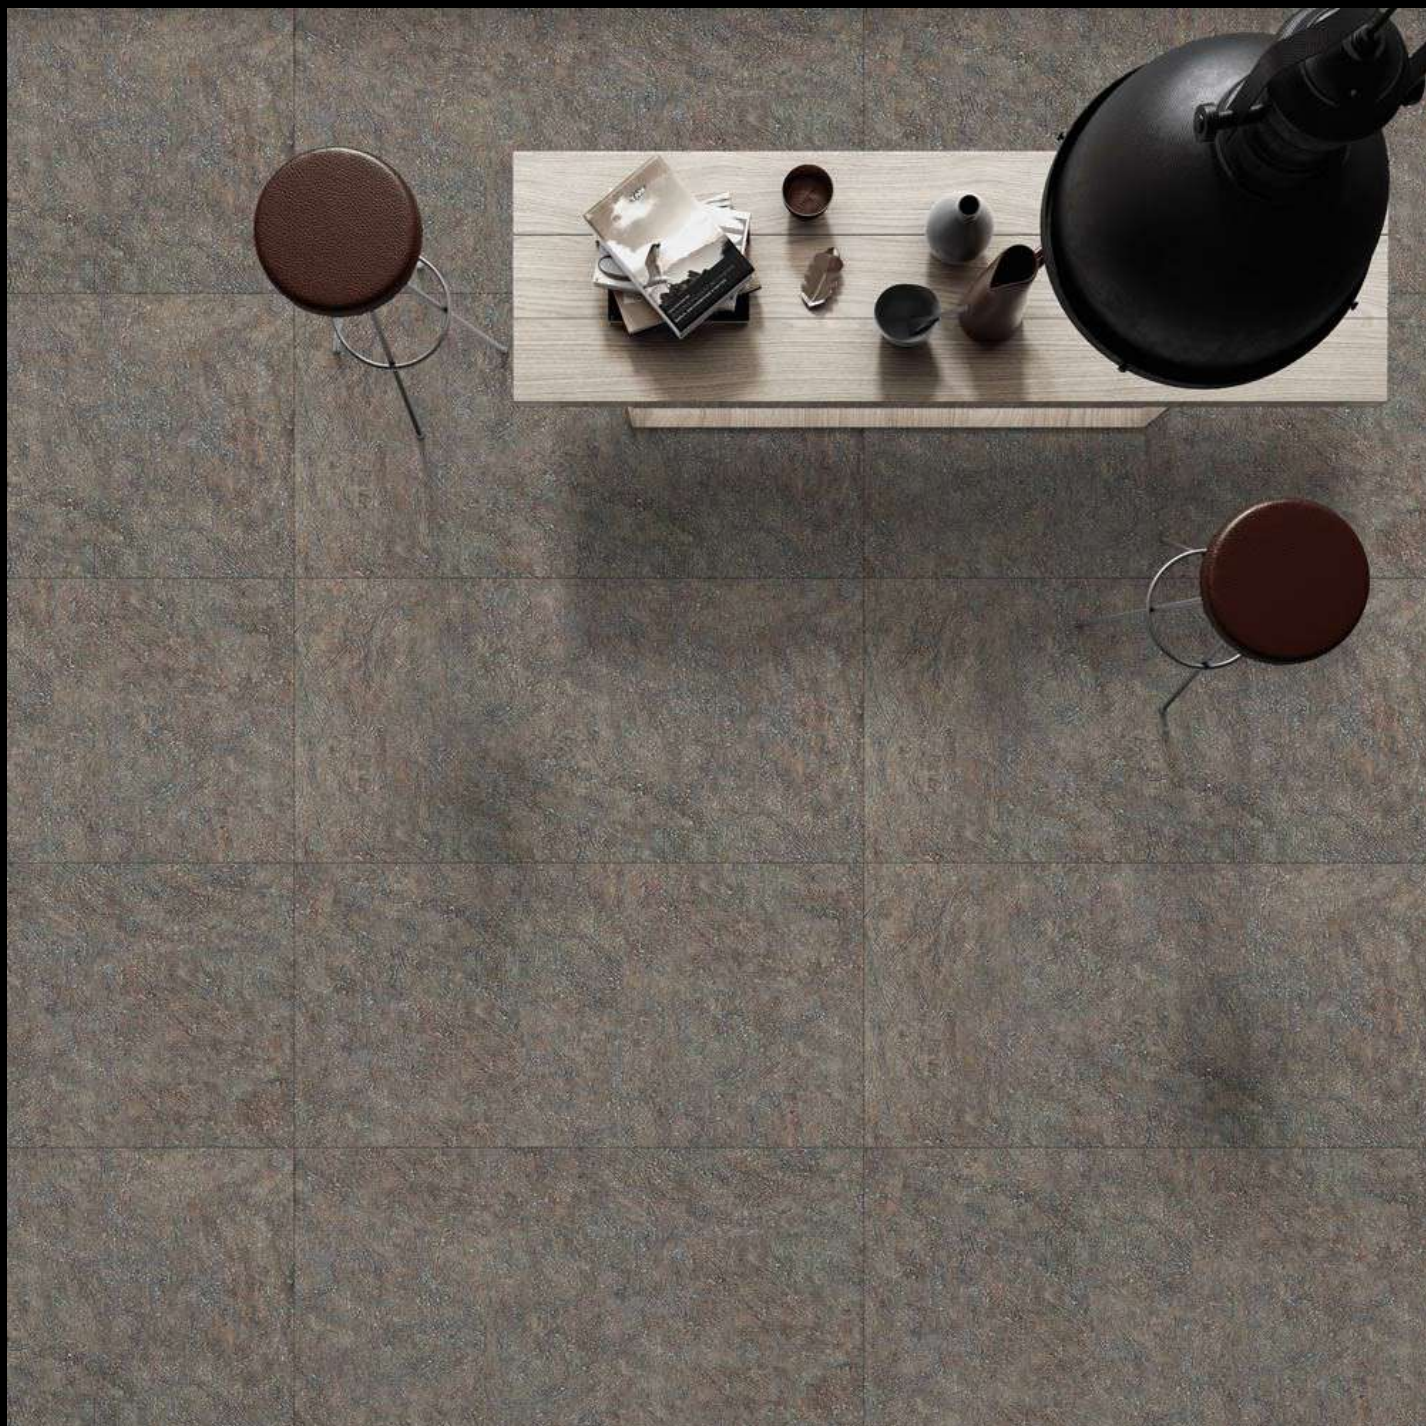

MATT SERIES
600X1200 MM

LUCIDO GRIS

MATT
SURFACE

5
RANDOM

MATT SERIES
600X1200 MM

MARMO SLATE

MATT
SURFACE

5
RANDOM