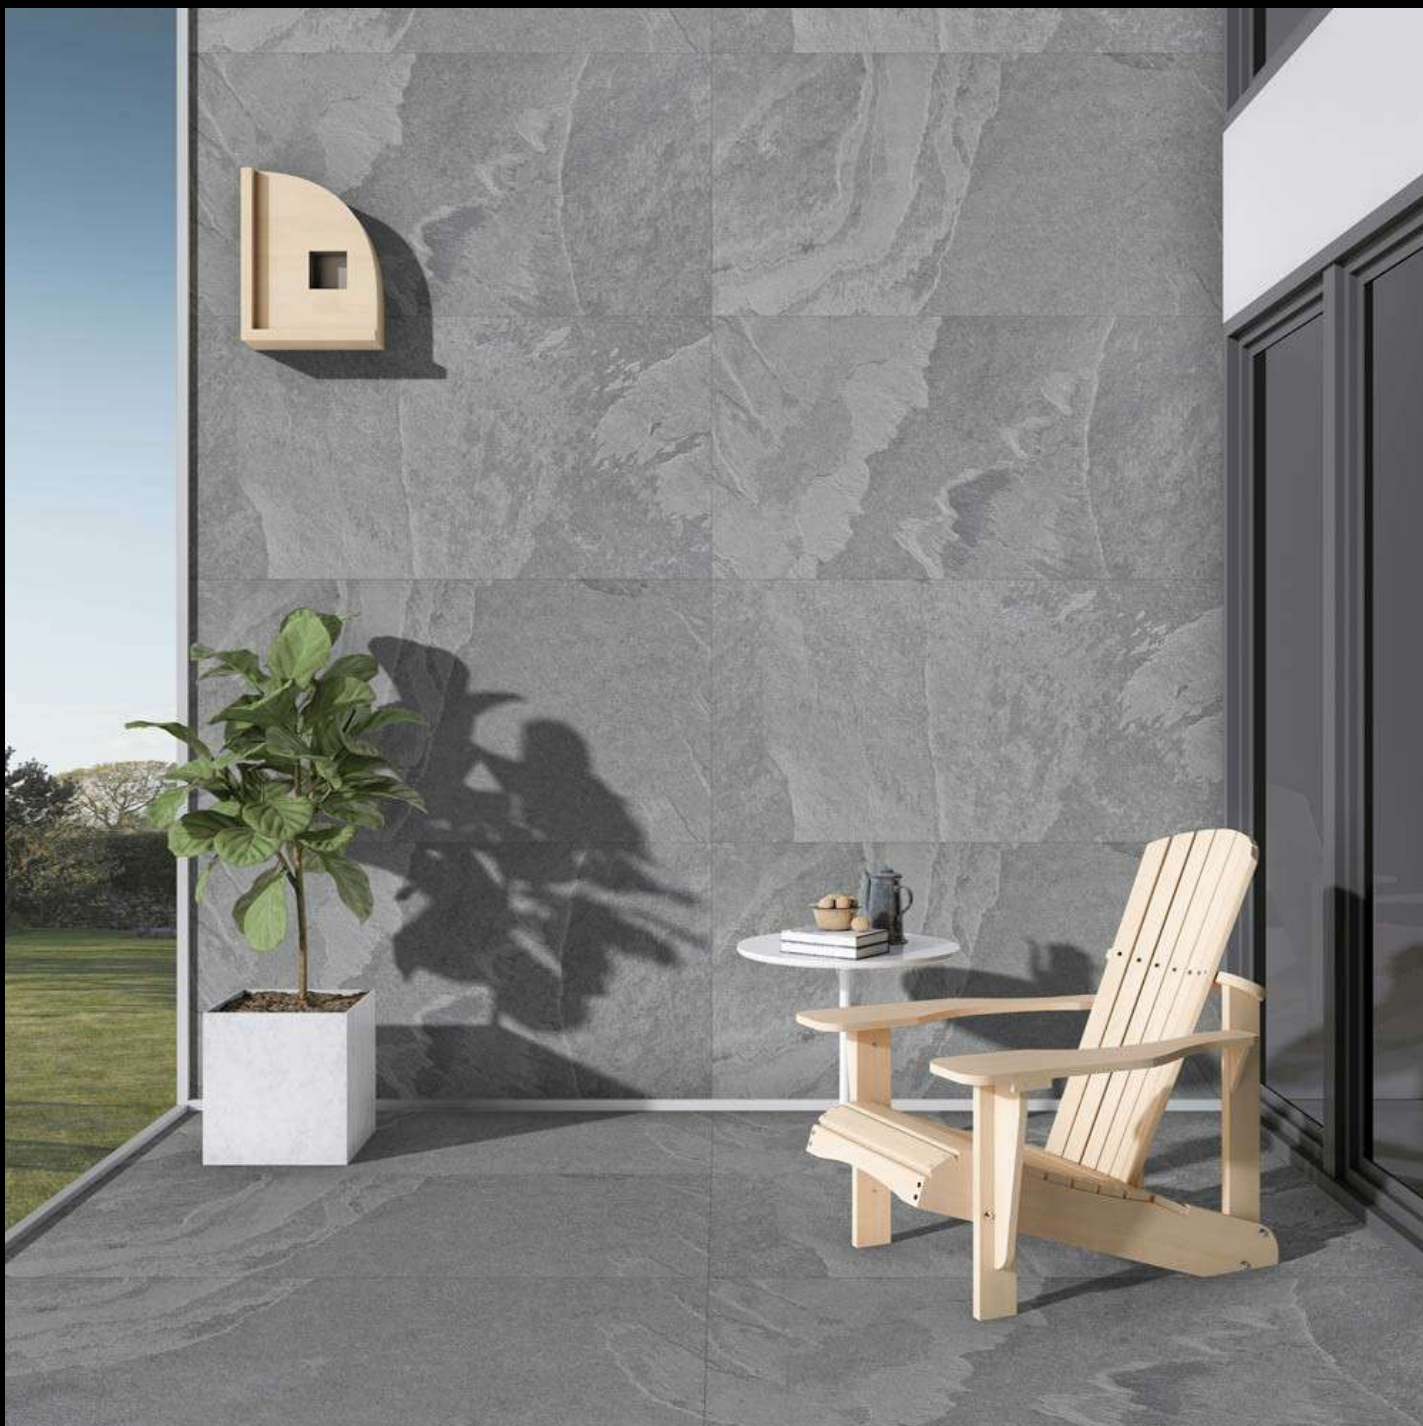

MATT SERIES
600X1200 MM

GRAFFITY GREY

MATT
SURFACE

5
RANDOM