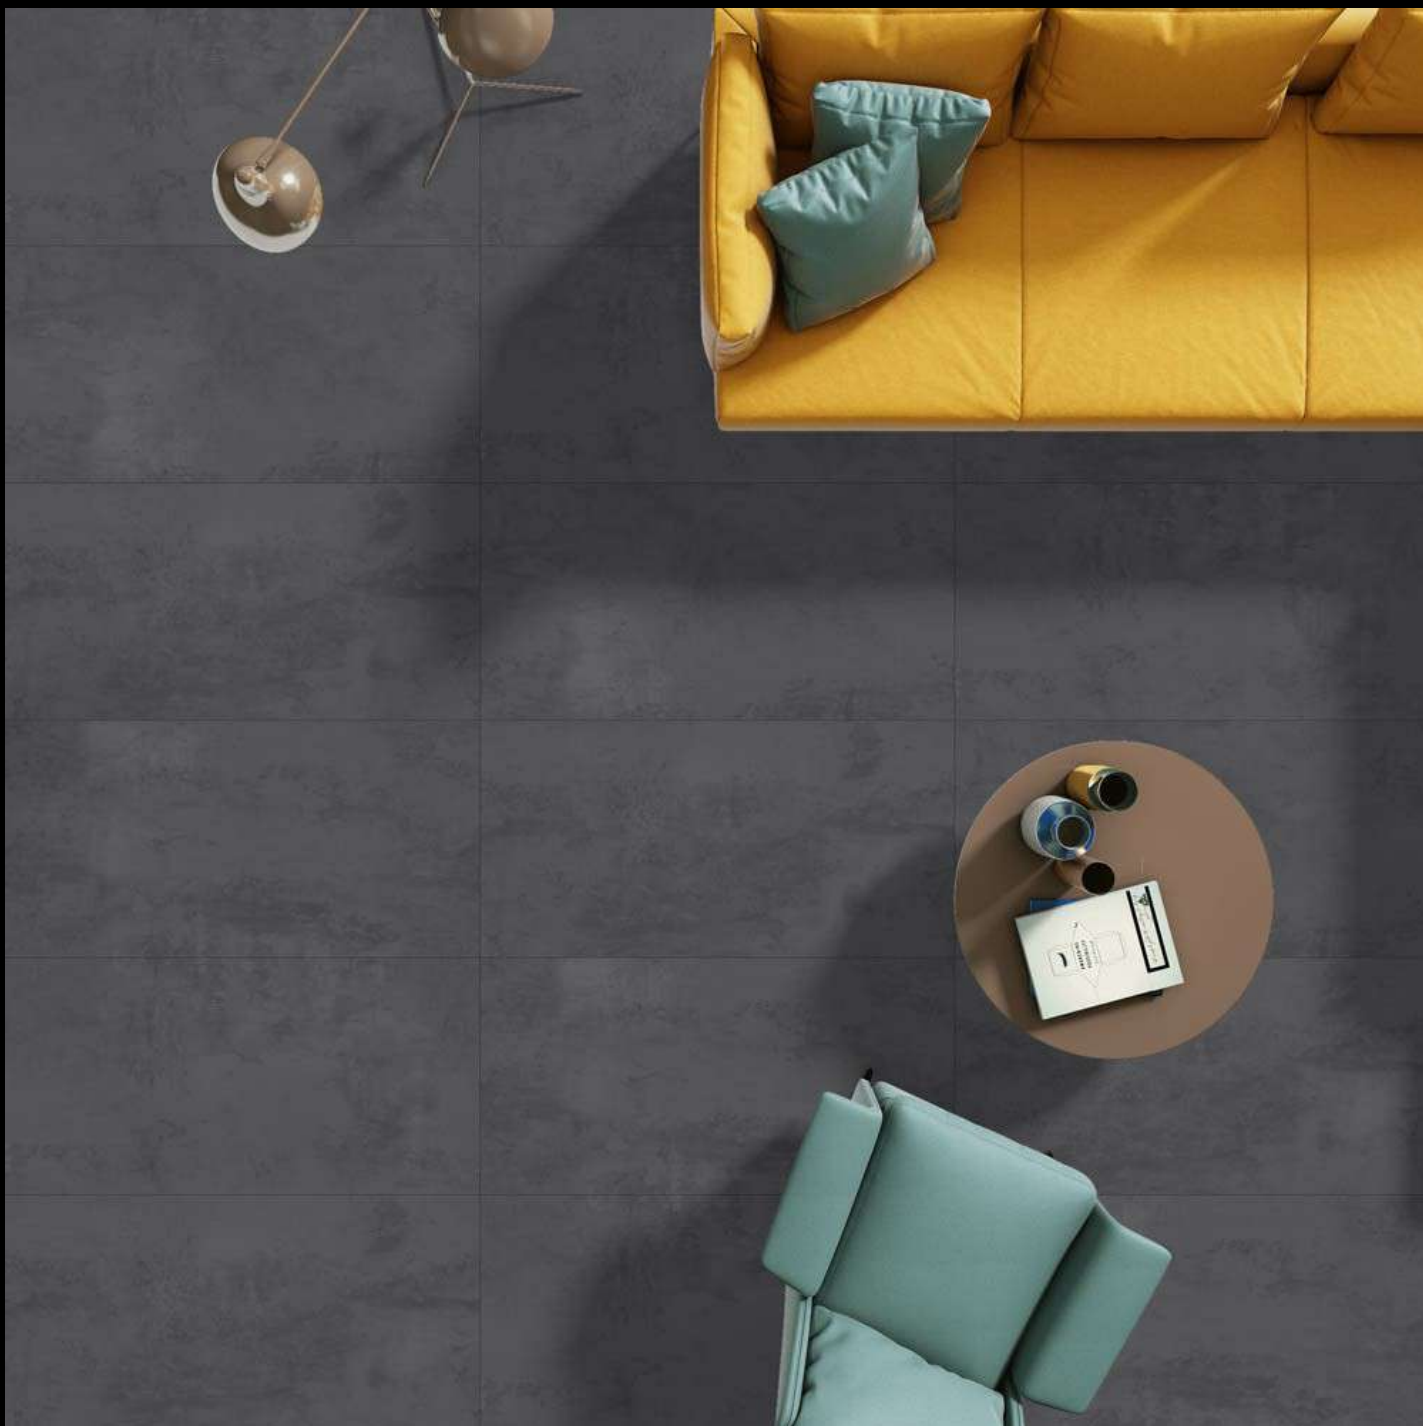

MATT SERIES
600X1200 MM

PLADO TAN

MATT
SURFACE

5
RANDOM

MATT SERIES
600X1200 MM

SAHARA ANTRACITA

MATT
SURFACE

5
RANDOM