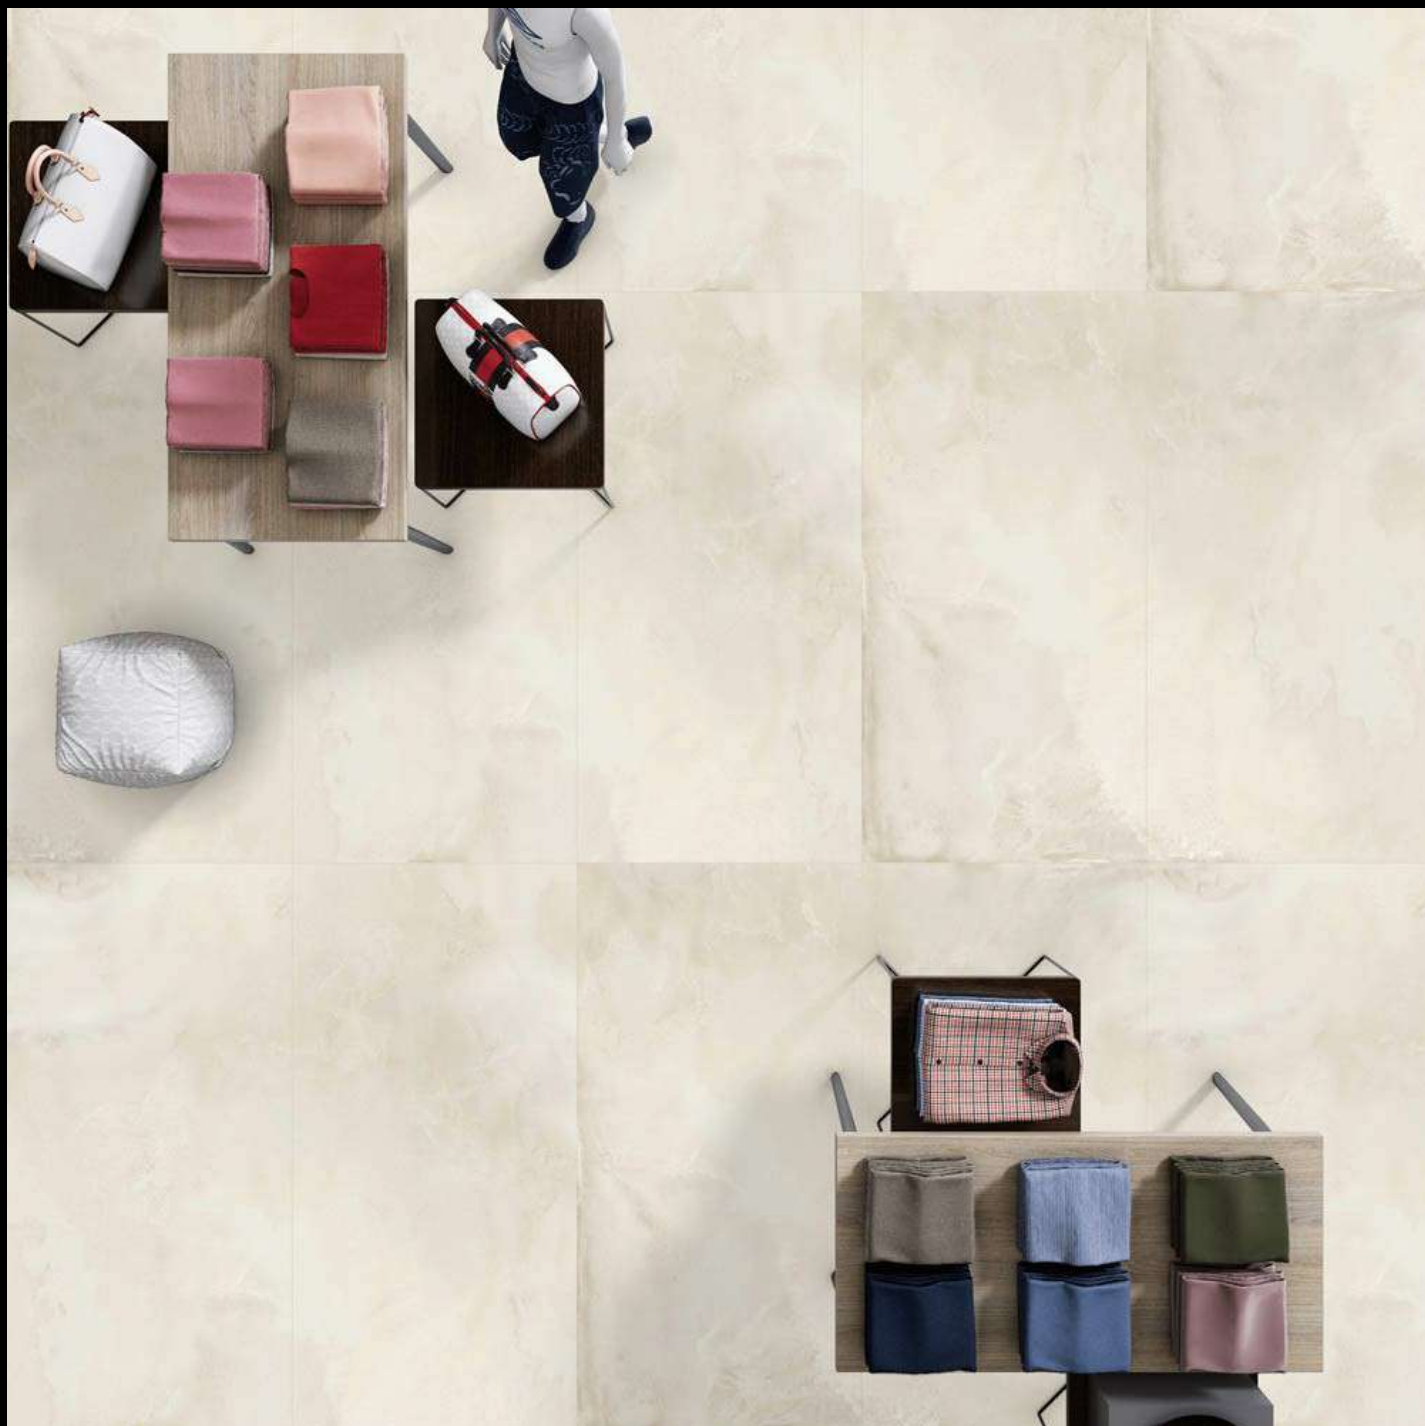

MATT SERIES
600X1200 MM

BETON CREMA

MATT
SURFACE

5
RANDOM