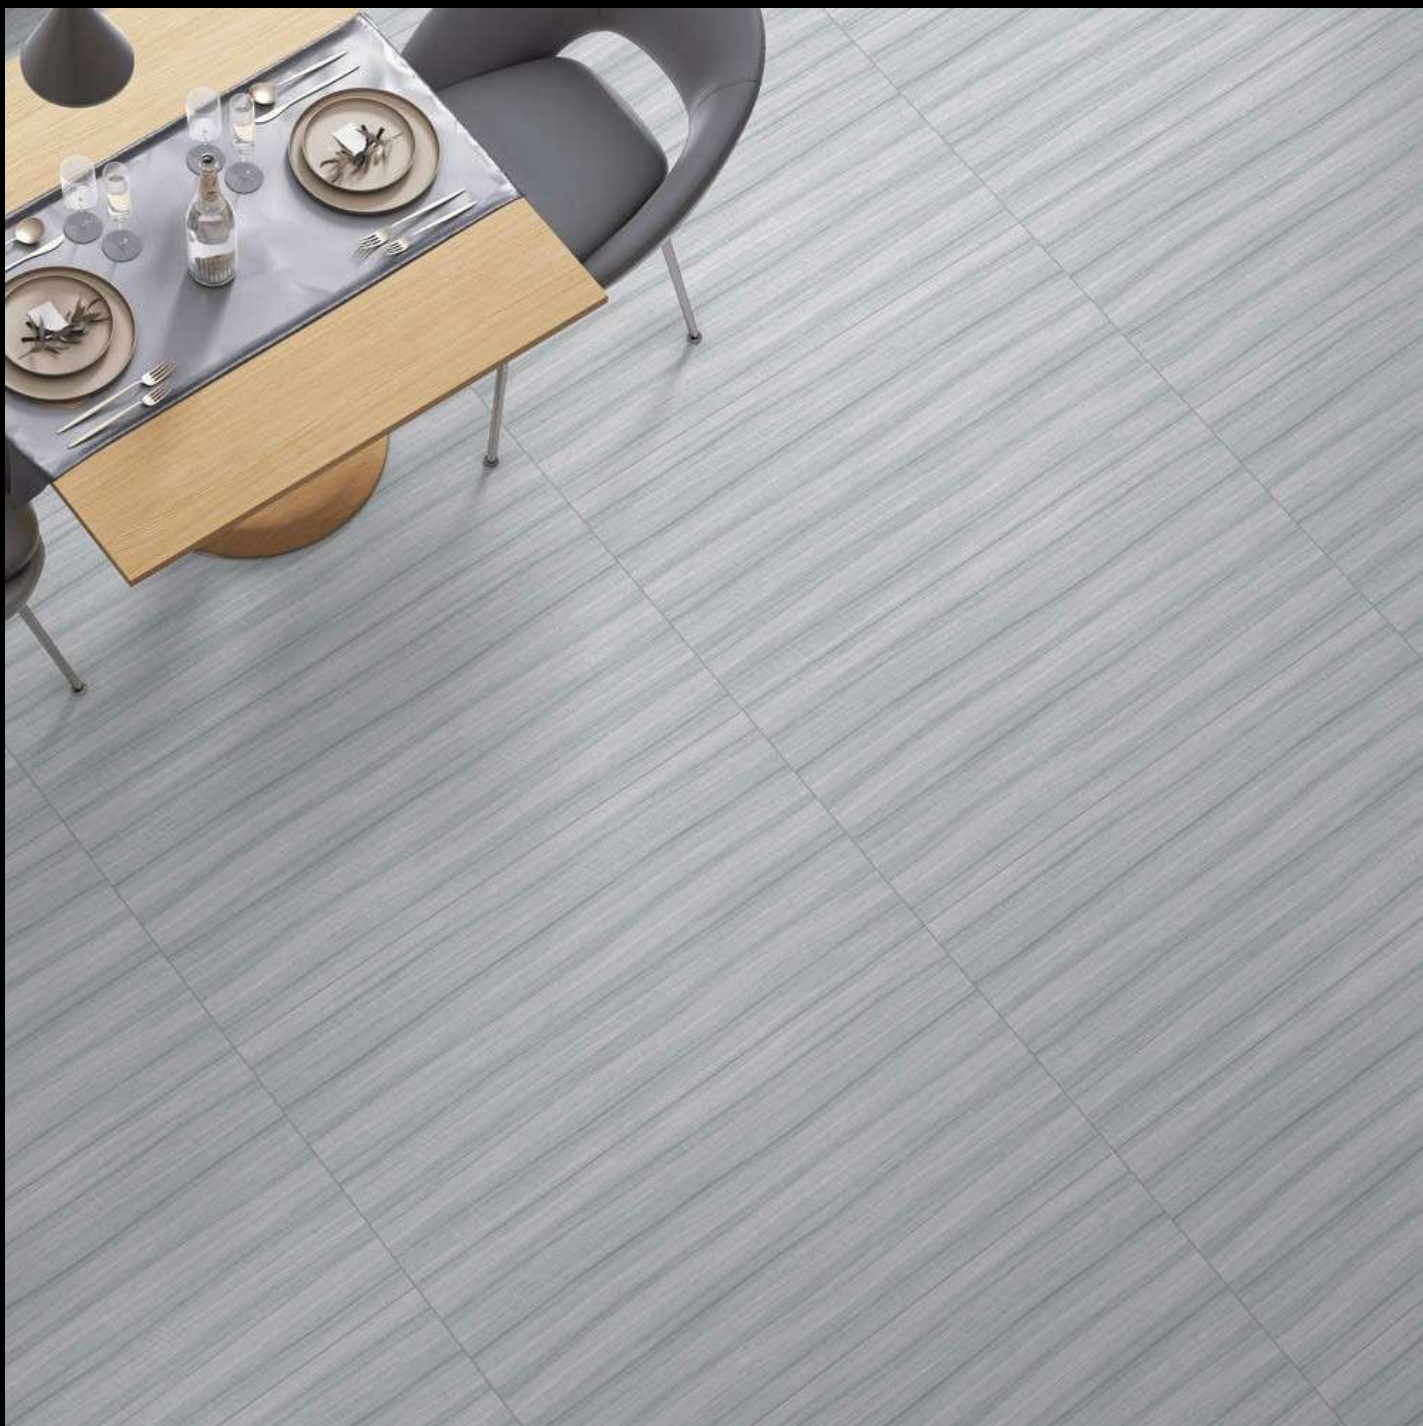

5
RANDOM

MATT SERIES
600X1200 MM

LIMESTONE GRIS

MATT
SURFACE

5
RANDOM

MATT SERIES
600X1200 MM

LIMESTONE SKY

MATT SERIES
600X1200 MM