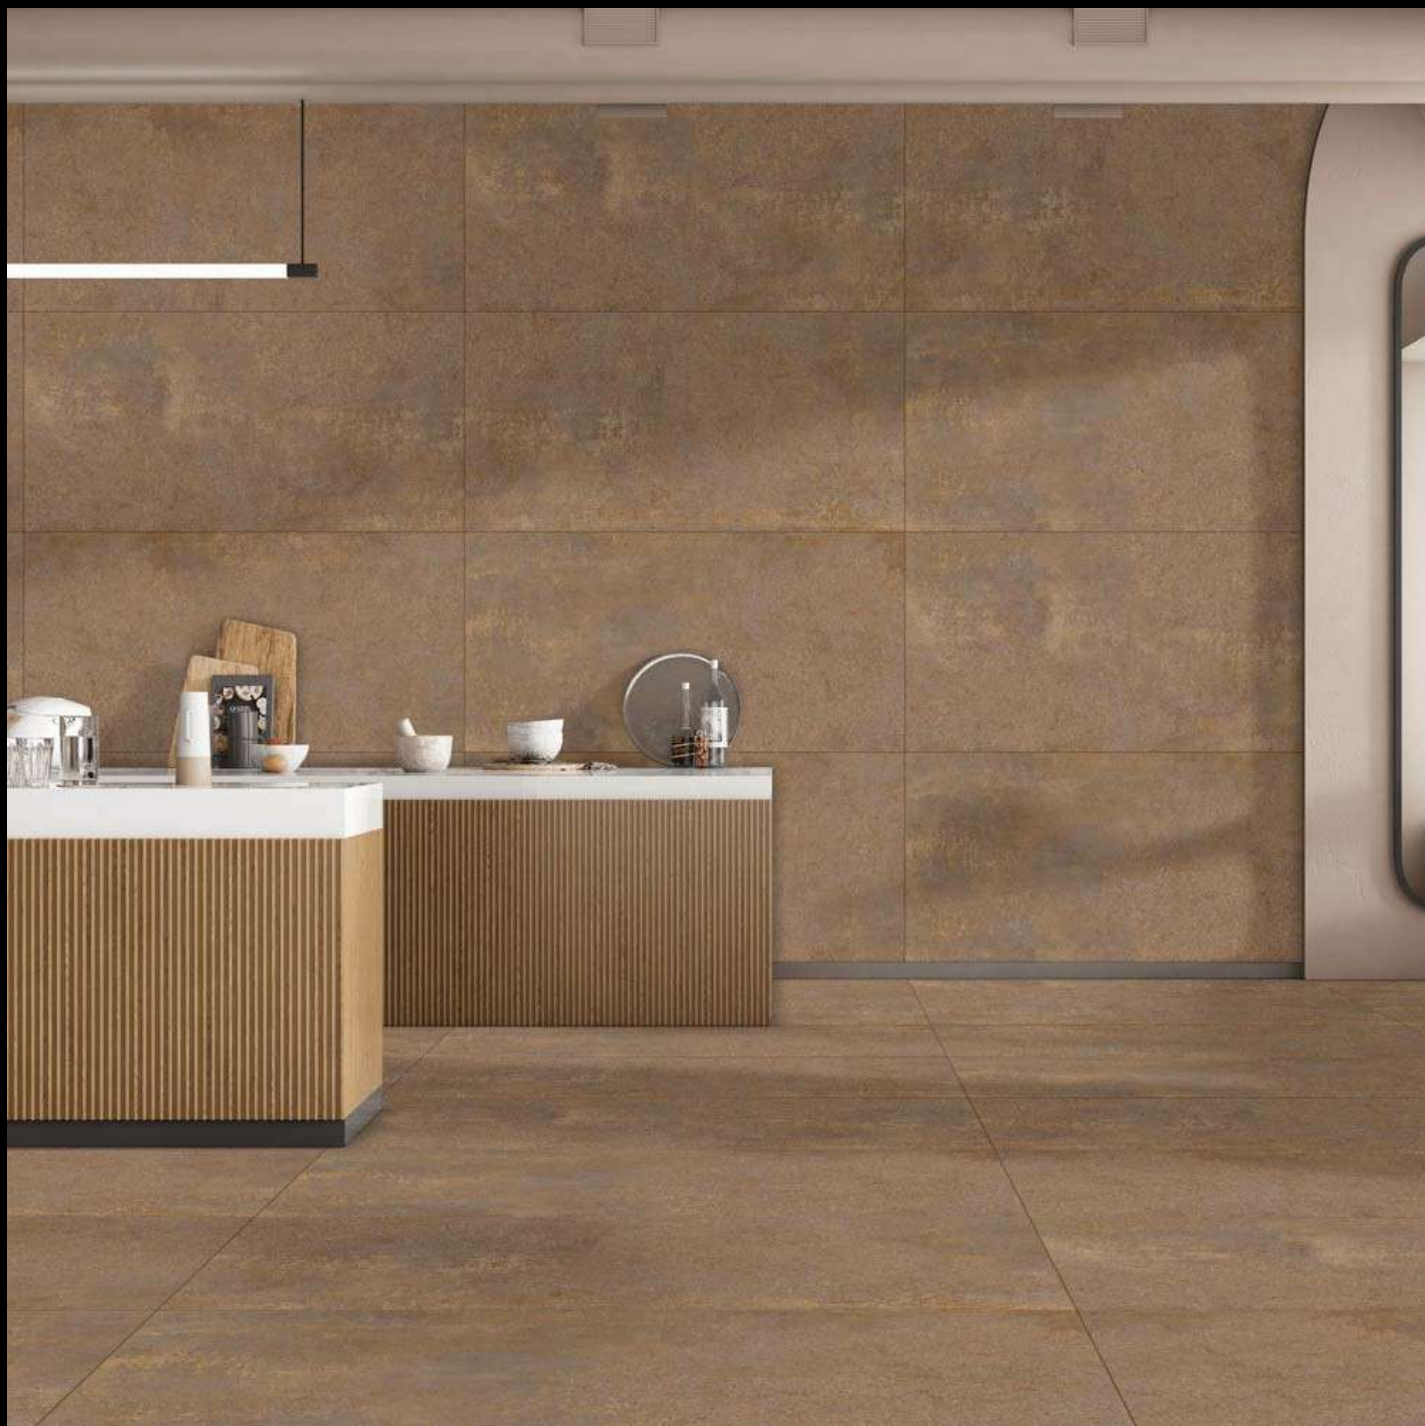

MATT SERIES
600X1200 MM

ARGILA GOLD

MATT
SURFACE

5
RANDOM