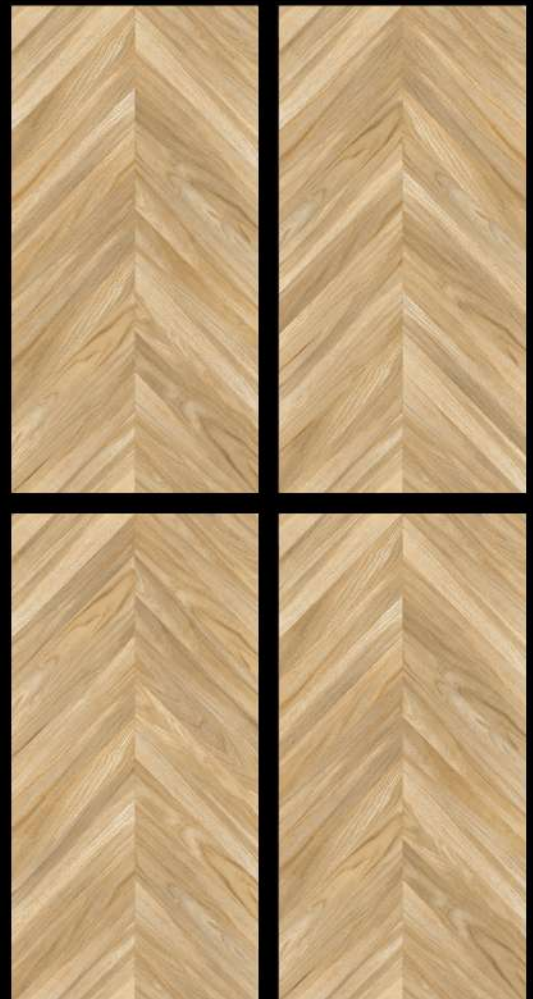

CROSS WOOD GOLD

SIZE
**600x
1200mm**

Finish
Carving