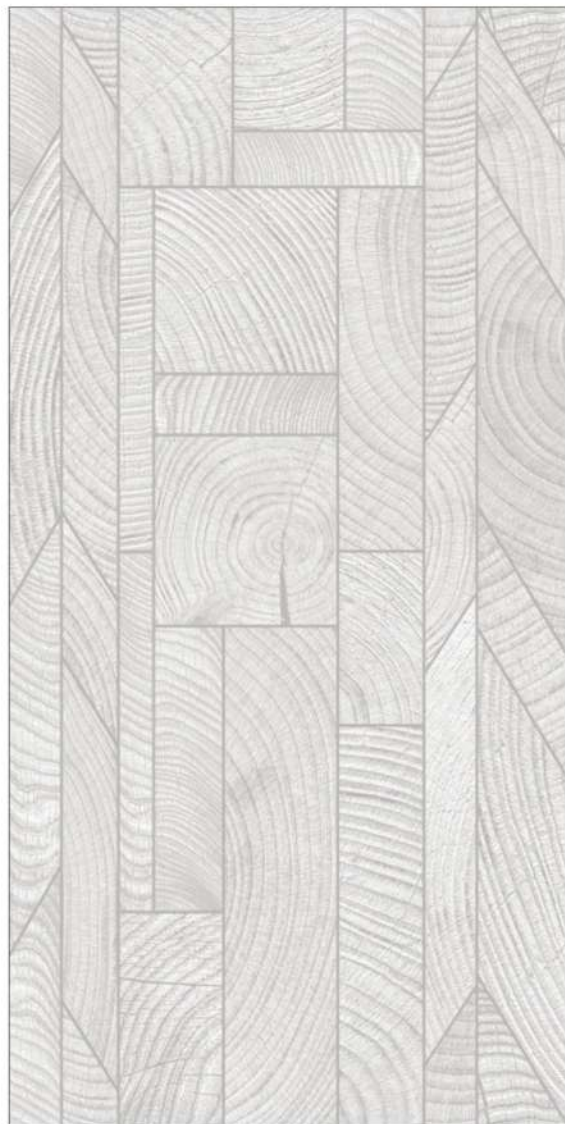

MATISH GREY

**600x
1200mm**

Finish
Meta Sharp Surface