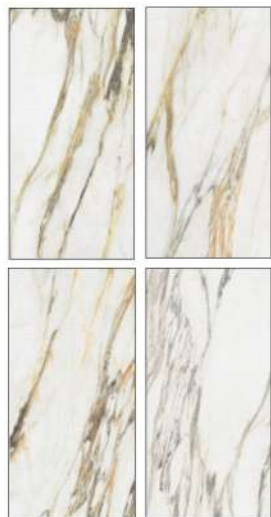

CHARM NATURAL

RANDOM FACE **04**

**600x
1200mm**

Finish
Meta Sharp Surface