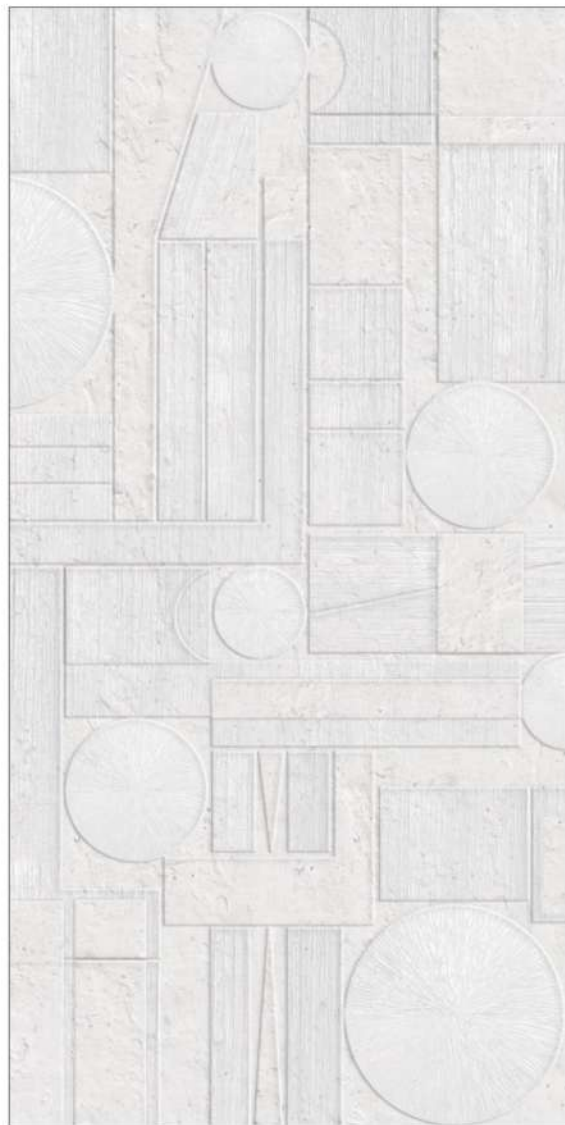

Finish
Meta Sharp Surface

FIDDLE LEAF AQUA

600x
1200mm

Finish
Meta Sharp Surface

GRAND ART BEIGE

600x
1200mm

Finish
Meta Sharp Surface

GRAND ART GREY