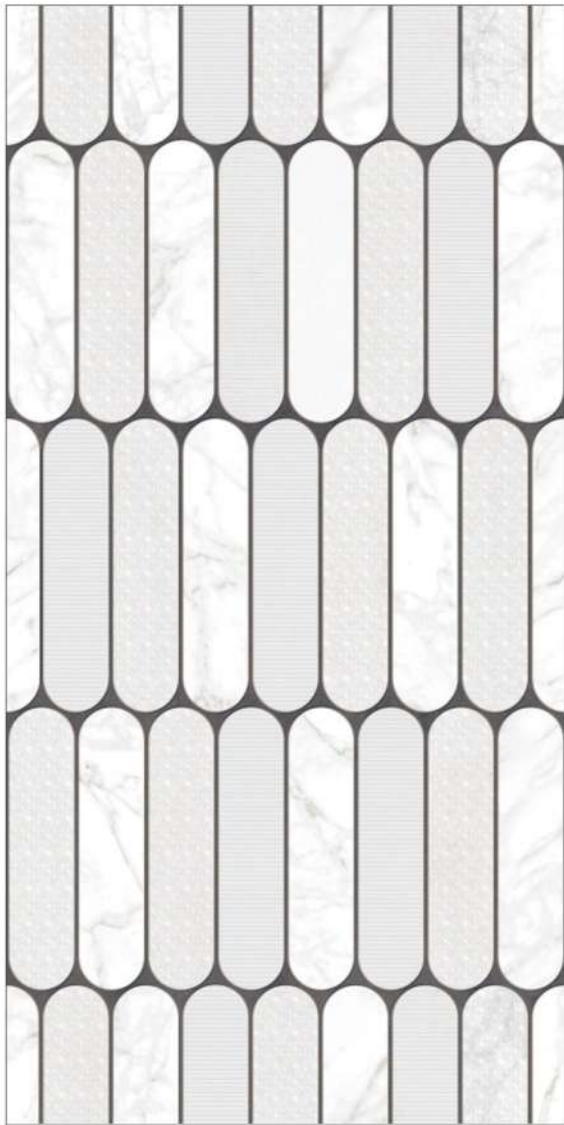

600x
1200mm

Finish
Meta Sharp Surface

ARTISTRY FOREVER

600x
1200mm

Finish
Meta Sharp Surface

ARTISTRY WHITE

600x
1200mm

Finish
Meta Sharp Surface

CALADIUM LEAF

600x
1200mm

Finish
Meta Sharp Surface

CAMELA STATUARIO

RANDOM FACE **03**

**600x
1200mm**

Finish
Meta Sharp Surface

CHARM BROWN