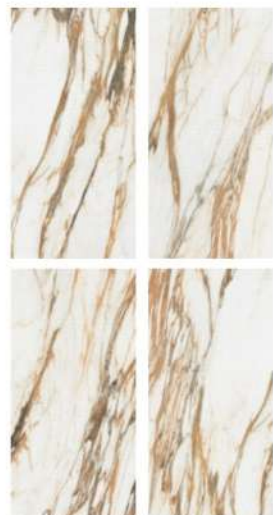

CHARM BROWN

RANDOM FACE **04**

**600x
1200mm**

Finish
Meta Sharp Surface