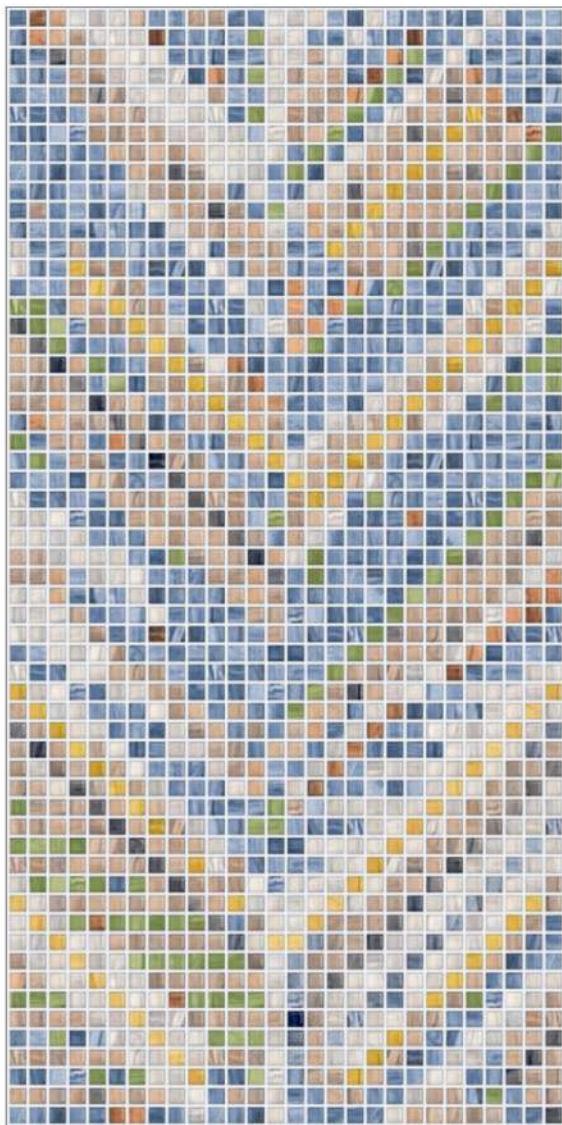

SQUARE MOSAIC AQUA

600x
1200mm

Finish
Meta Sharp Surface