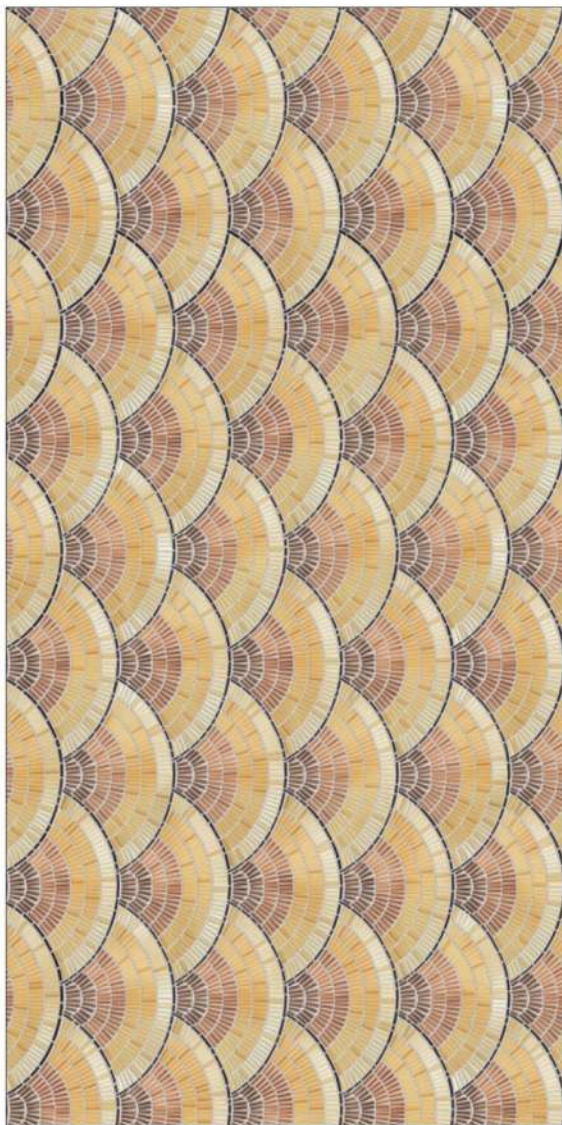

Finish
Meta Sharp Surface

TANGLE AQUA

600x
1200mm

Finish
Meta Sharp Surface

TANGLE ORANGE

600x
1200mm

Finish
Meta Sharp Surface

VENTURE ART