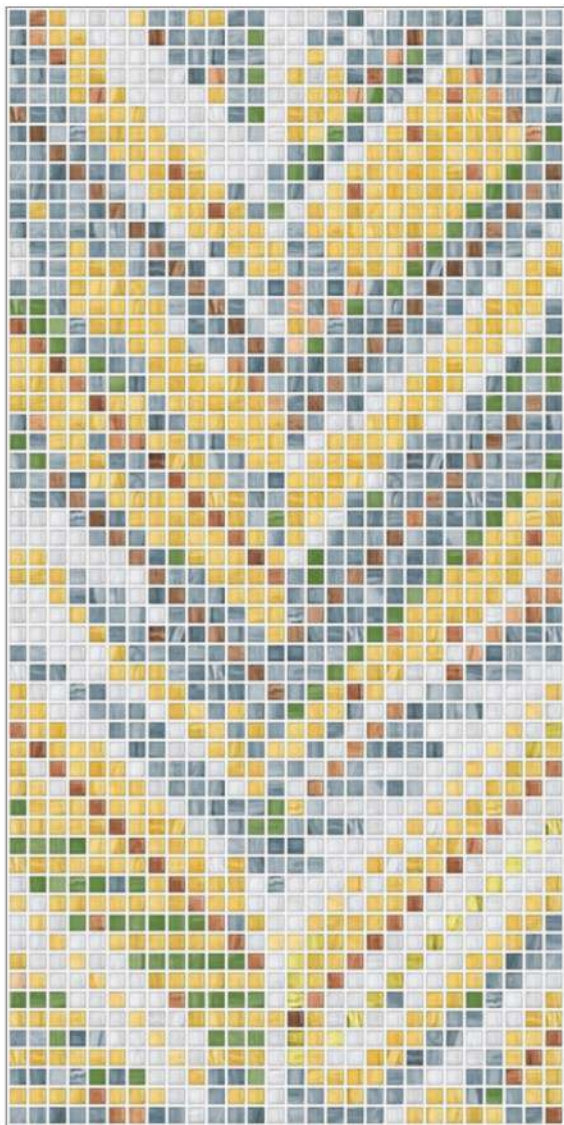

RANDOM FACE **04**

**600x
1200mm**

Finish
Meta Sharp Surface

SQUARE MOSAIC AQUA

600x
1200mm

Finish
Meta Sharp Surface

SQUARE MOSAIC LIME

600x
1200mm