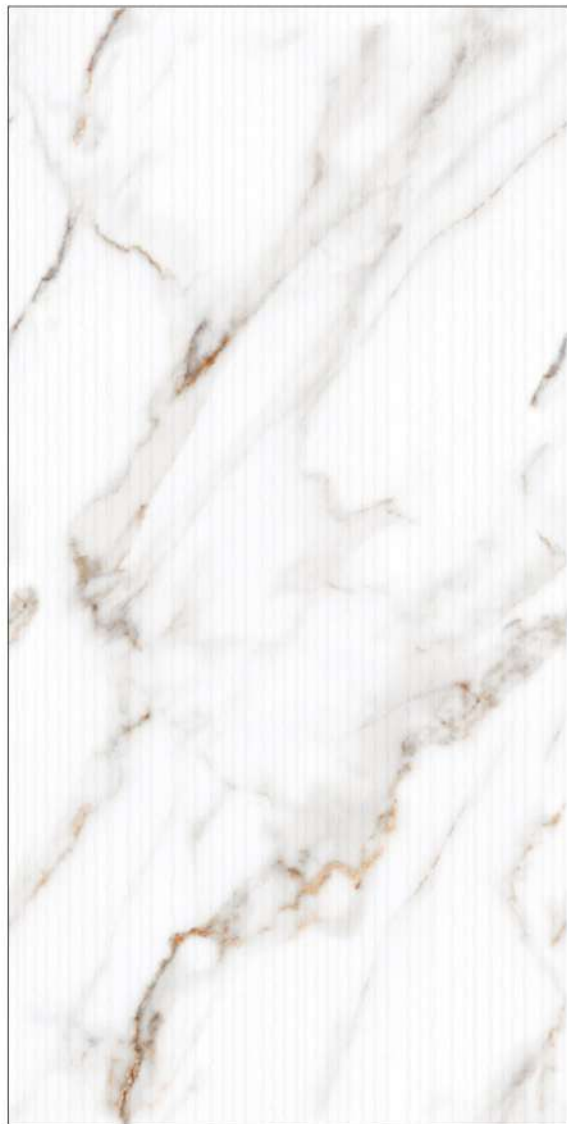

Finish
Meta Sharp Surface

PRION TAUPE

RANDOM FACE **04**

**600x
1200mm**

Finish
Meta Sharp Surface

QUANTICO CRYSTAL

RANDOM FACE **03**

600x
1200mm