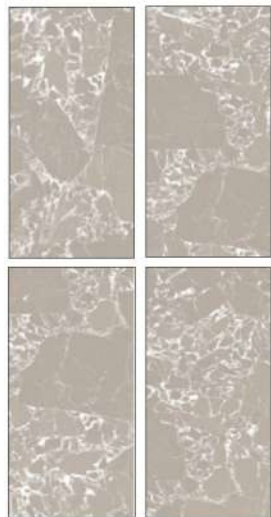

Finish
Meta Sharp Surface

PRION TAUPE

RANDOM FACE **04**

**600x
1200mm**

Finish
Meta Sharp Surface

QUANTICO CRYSTAL

RANDOM FACE **03**

600x
1200mm